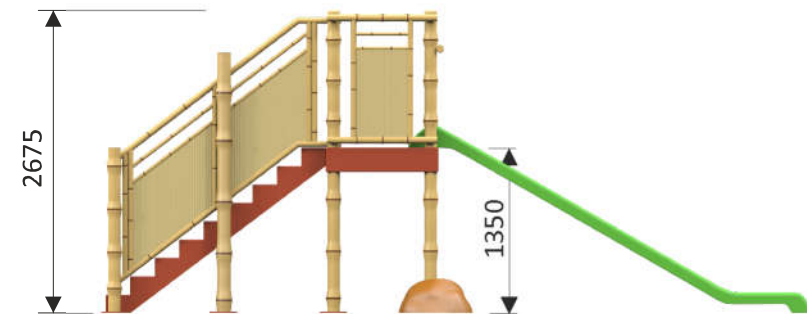

Jungle tower with slide: 1320 9405

Water connection	Ø 32 mm (PVC DN 25)
Water consumption	2 m ³ /hr
Water pressure	0,6 - 1 bar
Max. waterdepth	300 mm
Mounting	Aqua Drolics System B + D
Place of spout nozzles	In the post above the slide
Suitable for	Toddlers and children