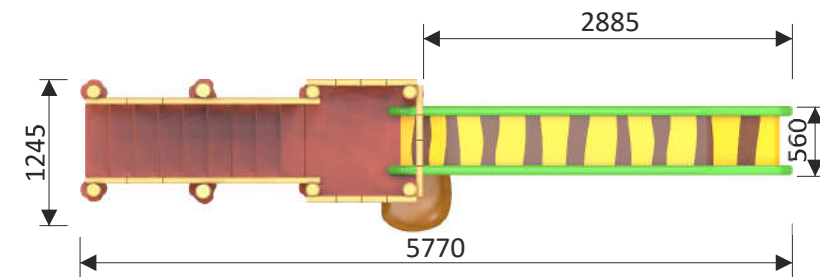

Jungle tower with slide: 1320 9405

Water connection	Ø 32 mm (PVC DN 25)
Water consumption	2 m ³ /hr
Water pressure	0,6 - 1 bar
Max. waterdepth	300 mm
Mounting	Aqua Drolics System B + D
Place of spout nozzles	In the post above the slide
Suitable for	Toddlers and children