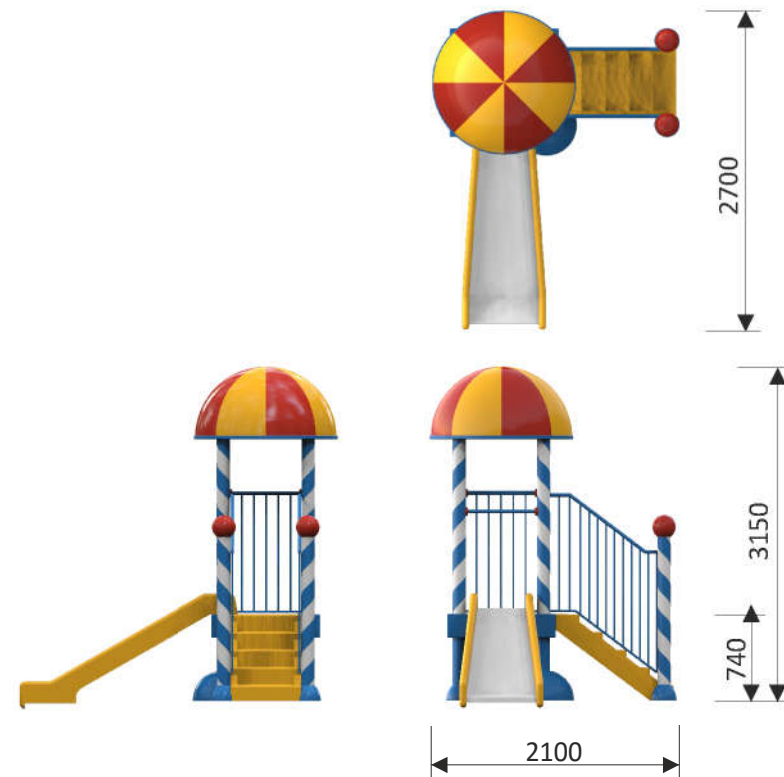

Hut with slide: 1310 9218

Water connection	Ø 32 mm (PVC DN 25)
Water consumption	2 m ³ /hr
Water pressure	0,6 - 1 bar
Max. waterdepth	300 mm
Mounting	Aqua Drolics System B + D
Place of spout nozzles	4 Nozzles in the roof
Suitable for	Toddlers and children