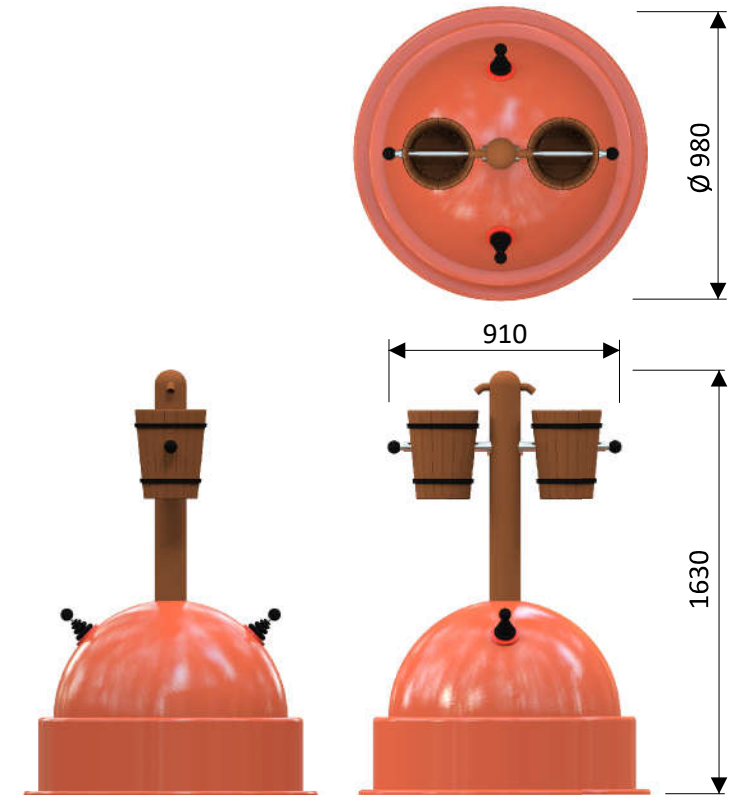

Farm tumbler: 1130 9804

| | |
|------------------------|-------------------------------|
| Water connection | Not needed: 2 x hand pumps |
| Min. waterdepth | 50 mm |
| Max. waterdepth | 450 mm |
| Mounting | Aqua Drolics System D |
| Place of spout nozzles | In the pole above the buckets |
| Suitable for | Toddlers and children |