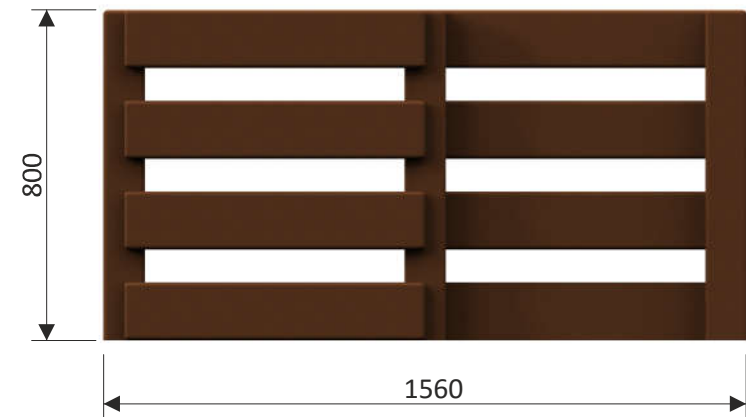

Fence pig shed: 1130 9720

Water connection	Not relevant
Water consumption	Not relevant
Water pressure	Not relevant
Max. waterdepth	Not relevant
Mounting	Aqua Drolics System D
Place of spout nozzles	Not relevant
Suitable for	Toddlers, children, youth