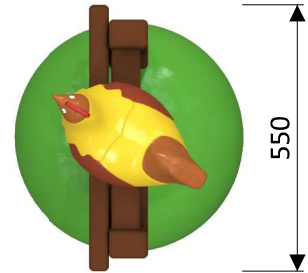

Chicken: 1130 9710

Water connection	Ø32 mm (PVC DN 25)
Water consumption	1 m <sup>3</sup> /h
Water pressure	0,6 - 1 bar
Max. waterdepth	300 mm
Mounting	Aqua Drolics System
Place of spout nozzles	In the beak of the chicken
Suitable for	Toddlers children youth