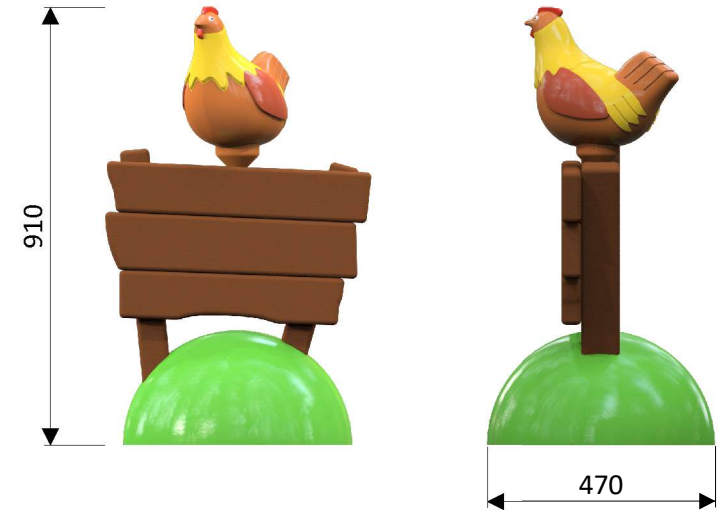

Chicken: 1130 9710

Water connection	Ø32 mm (PVC DN 25)
Water consumption	1 m <sup>3</sup> /h
Water pressure	0,6 - 1 bar
Max. waterdepth	300 mm
Mounting	Aqua Drolics System
Place of spout nozzles	In the beak of the chicken
Suitable for	Toddlers children youth