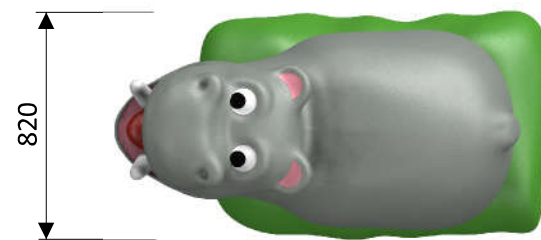

## Hippo: 1120 9968

Water connection	Ø 32 mm (PVC DN 25)
Water consumption	3 m <sup>3</sup> /hr
Water pressure	0,6 - 1 bar
Max. waterdepth	250 mm
Mounting	Aqua Drolics System B
Place of spout nozzles	1 in its beak and 1 in each tusk
Suitable for	Toddlers children youth