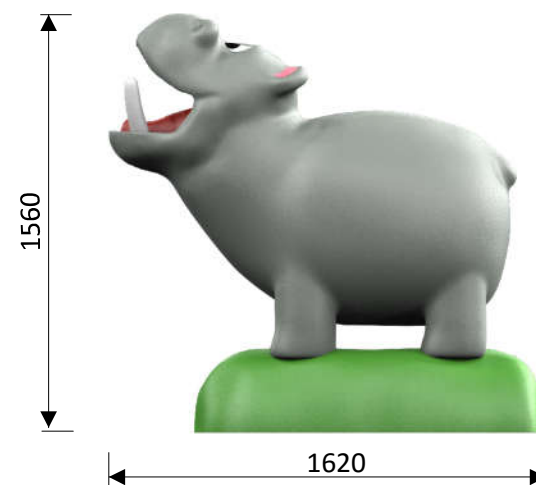

## Hippo: 1120 9968

Water connection	Ø 32 mm (PVC DN 25)
Water consumption	3 m <sup>3</sup> /hr
Water pressure	0,6 - 1 bar
Max. waterdepth	250 mm
Mounting	Aqua Drolics System B
Place of spout nozzles	1 in its beak and 1 in each tusk
Suitable for	Toddlers children youth