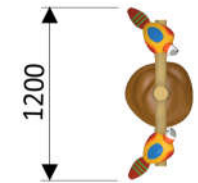

Parrots on pole: 1120 9929

Water connection	Ø32 mm (PVC DN 25)
Water consumption	1 m ³ /h
Water pressure	1 - 1,6 bar
Max. waterdepth	500 mm
Mounting	Aqua Drolics System B + D
Place of spout nozzles	1 nozzle in each beak
Suitable for	Toddlers, children, youth