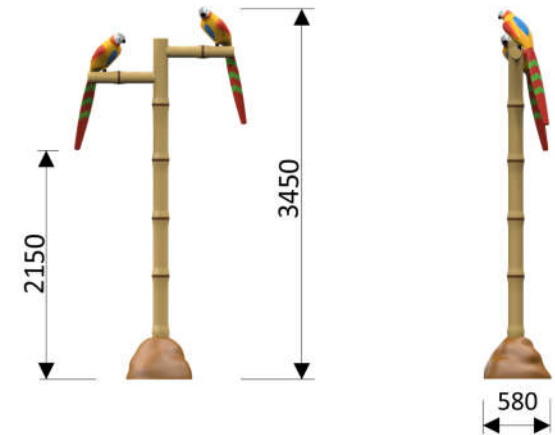

Parrots on pole: 1120 9929

Water connection	Ø32 mm (PVC DN 25)
Water consumption	1 m ³ /h
Water pressure	1 - 1,6 bar
Max. waterdepth	500 mm
Mounting	Aqua Drolics System B + D
Place of spout nozzles	1 nozzle in each beak
Suitable for	Toddlers, children, youth