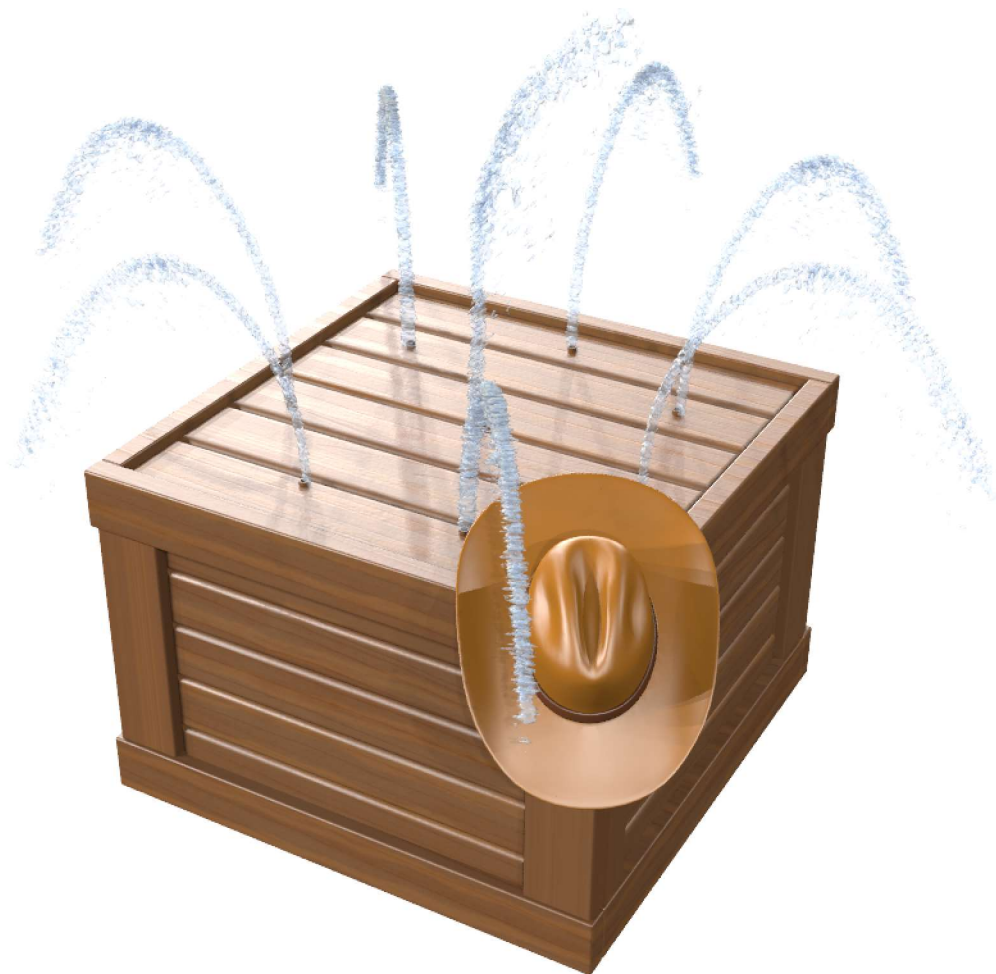

Chest: 1120 9853

Water connection	Ø32mm (PVC DN 25)
Water consumption	3 m <sup>3</sup> /h
Water pressure	1 - 1,6 bar
Max. waterdepth	300 mm
Mounting	Aqua Drolics System B
Place of spout nozzles	8 nozzles divided in the surface
Suitable for	Toddlers, children, youth