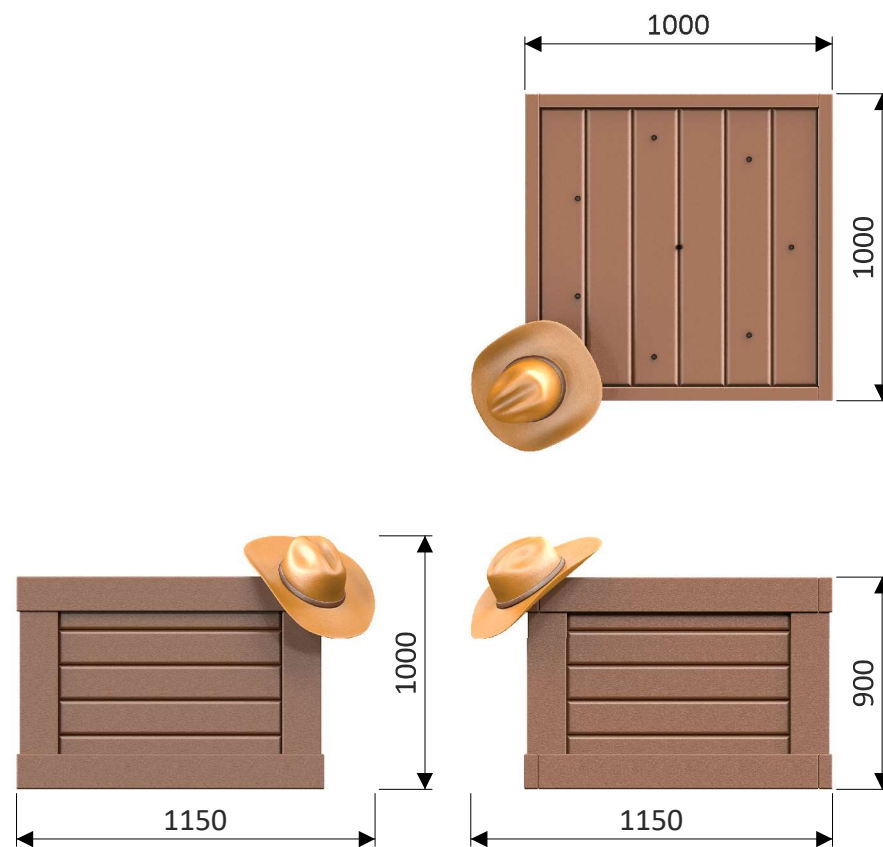

Chest: 1120 9853

Water connection	Ø32mm (PVC DN 25)
Water consumption	3 m <sup>3</sup> /h
Water pressure	1 - 1,6 bar
Max. waterdepth	300 mm
Mounting	Aqua Drolics System B
Place of spout nozzles	8 nozzles divided in the surface
Suitable for	Toddlers, children, youth