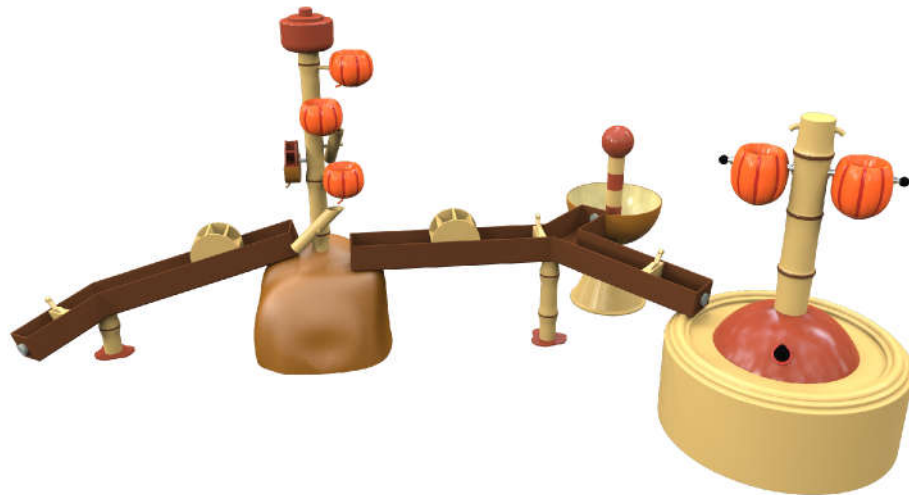

Jungle water play table XL: 1120 9851

Water connection	Ø32 mm (PVC DN 25)
Water consumption	9 m ³ /h
Water pressure	0,6 - 1 bar
Max. waterdepth	300 mm
Mounting	Aqua Drolics System B + D
Place of spout nozzles	In the gutter, in the top of the pole and in the top of the tumbler
Suitable for	Toddlers children youth