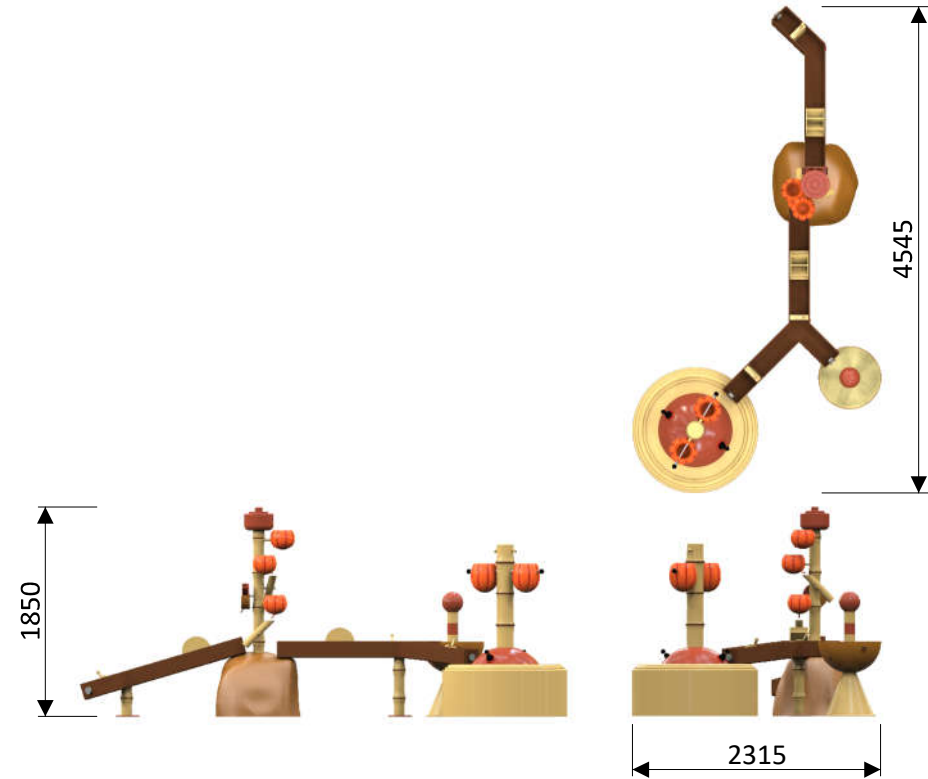

Jungle water play table XL: 1120 9851

Water connection	Ø32 mm (PVC DN 25)
Water consumption	9 m ³ /h
Water pressure	0,6 - 1 bar
Max. waterdepth	300 mm
Mounting	Aqua Drolics System B + D
Place of spout nozzles	In the gutter, in the top of the pole and in the top of the tumbler
Suitable for	Toddlers children youth