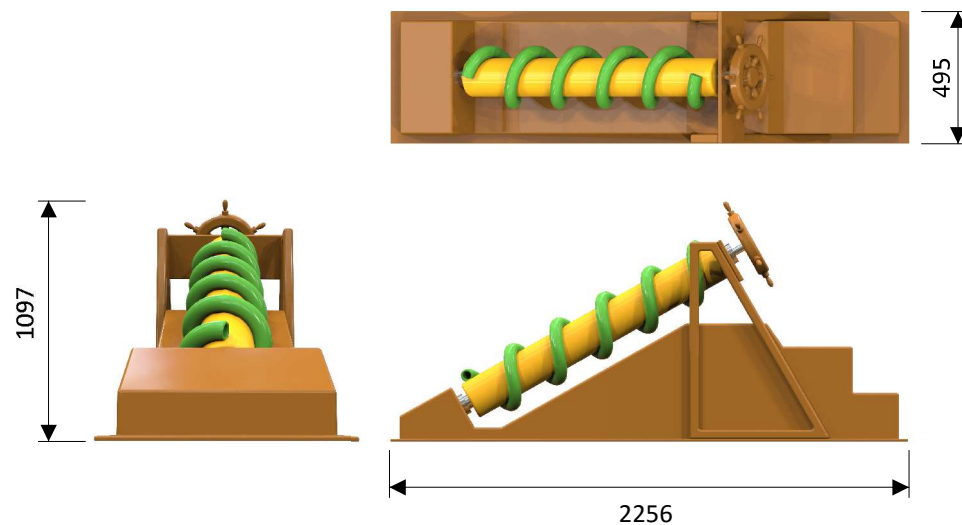

## Pump 'Archimedes': 1120 9815

Water connection	Not relevant
Water consumption	Not relevant
Water pressure	Not relevant
Max. waterdepth	250 mm
Mounting	Aqua Drolics System D
Place of spout nozzles	Not relevant
Suitable for	Toddlers and children