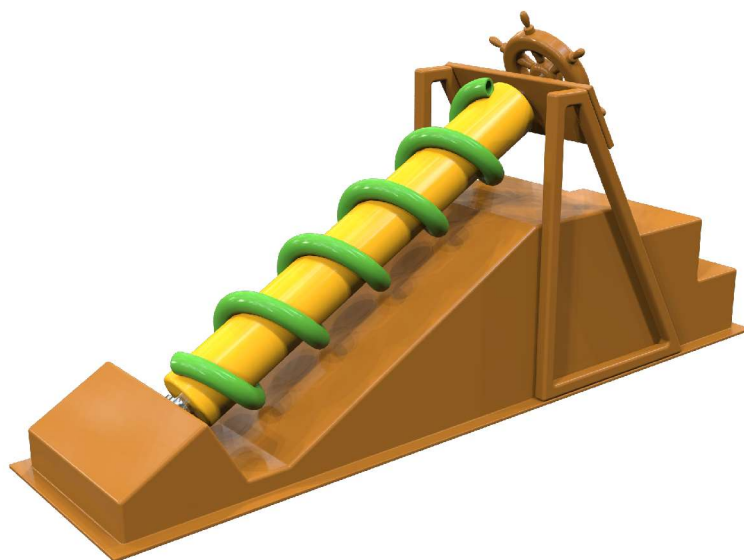

## Pump 'Archimedes': 1120 9815

Water connection	Not relevant
Water consumption	Not relevant
Water pressure	Not relevant
Max. waterdepth	250 mm
Mounting	Aqua Drolics System D
Place of spout nozzles	Not relevant
Suitable for	Toddlers and children