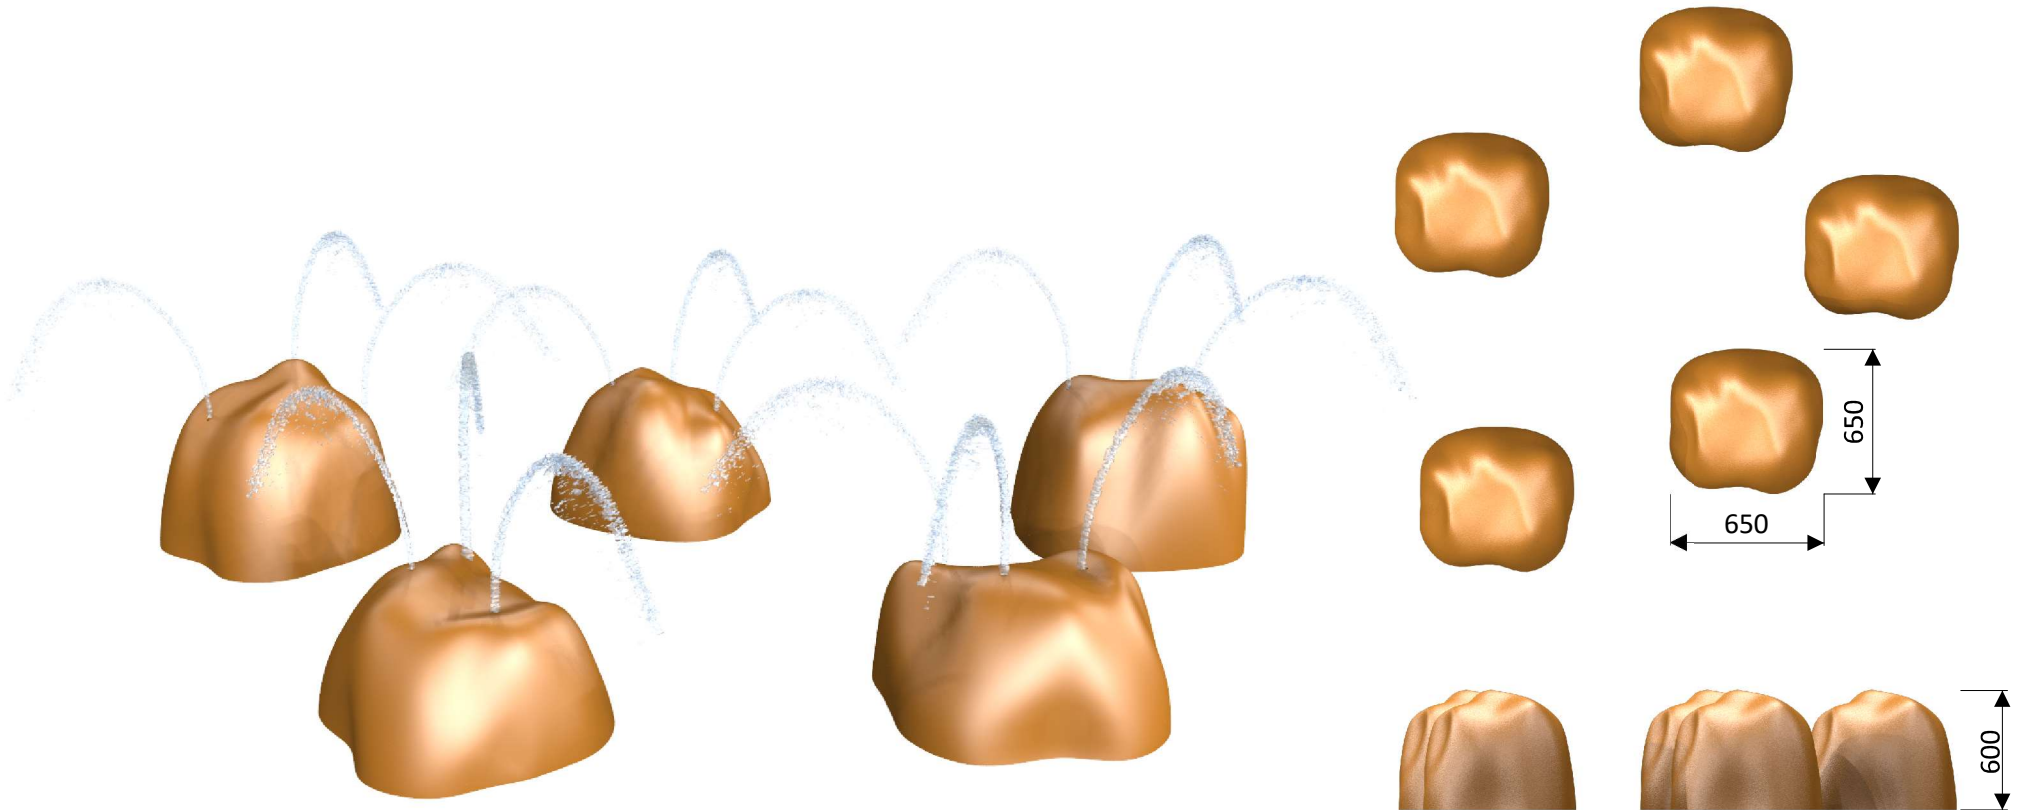

Surprise fountain rocks (5 pcs): 1120 9702

Including: control unit and 4 valves
 Please note that the installation of the control unit will *not* be done by Aqua Drolics

Water connection	5 x Ø32 mm (PVC DN 25)
Water consumption	5 m³/h
Water pressure	0,6 - 1 bar
Max. waterdepth	300 mm
Mounting	Aqua Drolics System B
Place of spout nozzles	On top of the rocks
Suitable for	Toddlers and children