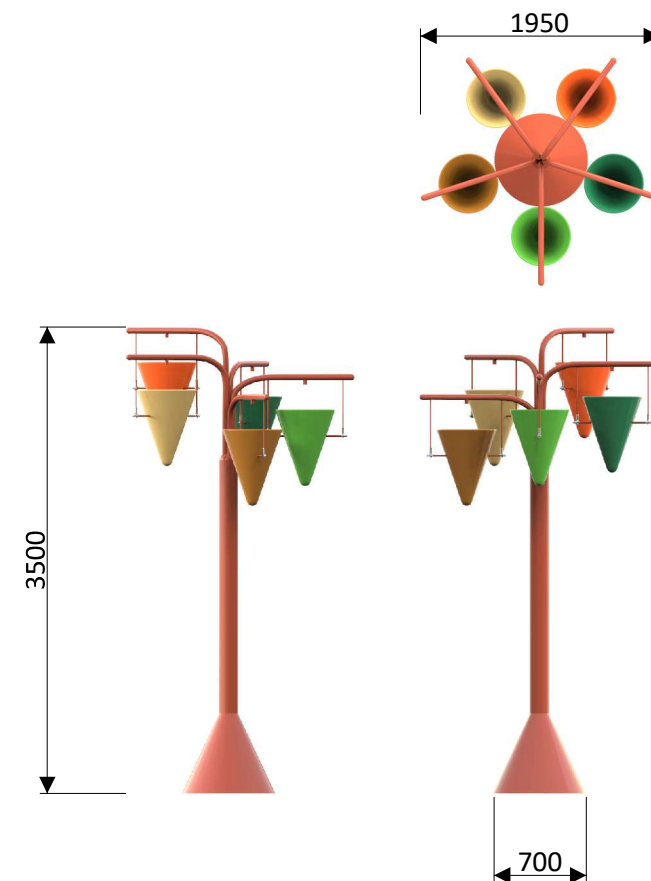

## Jungle tumble tree: 1120 8925

Water connection	Ø50 mm (PVC DN 40)
Water consumption	10 m <sup>3</sup> /h
Water pressure	1 - 1,6 bar
Max. waterdepth	500 mm
Mounting	Aqua Drolics System B + E
Place of spout nozzles	Out of the brackets
Suitable for	Toddlers children youth