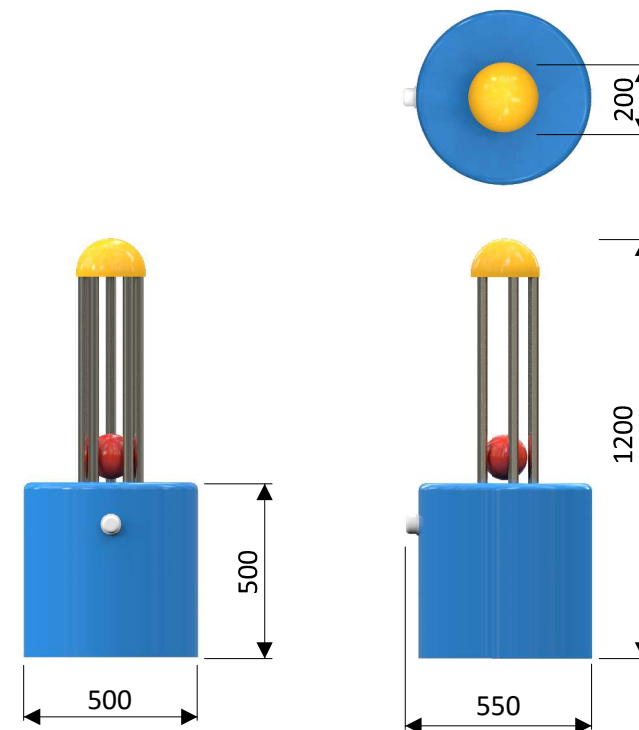

## Dancing ball: 1110 9931

Water connection	Ø 32 mm (PVC DN 25)
Water consumption	1,5 m <sup>3</sup> /hr
Water pressure	0,6 - 1 bar
Max. waterdepth	300 mm
Mounting	Aqua Drolics System B
Place of spout nozzles	4 nozzles in the button, 1 underneath the ball
Suitable for	Toddlers children youth