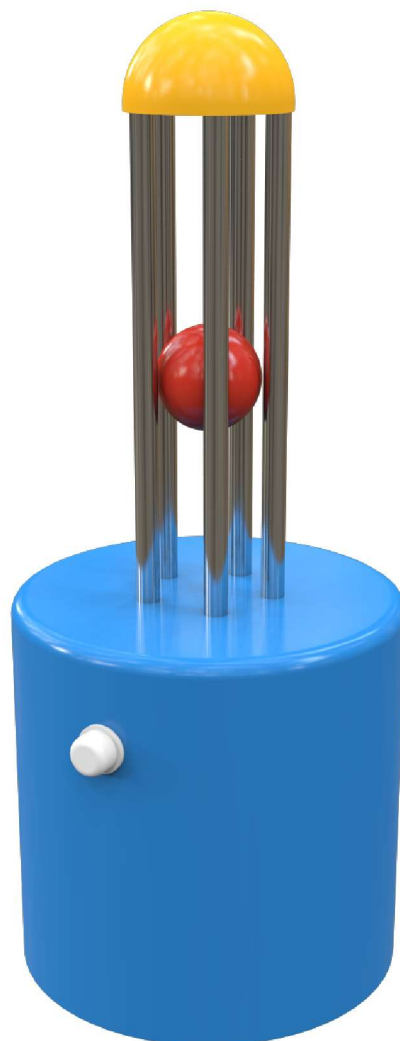

## Dancing ball: 1110 9931

Water connection	Ø 32 mm (PVC DN 25)
Water consumption	1,5 m <sup>3</sup> /hr
Water pressure	0,6 - 1 bar
Max. waterdepth	300 mm
Mounting	Aqua Drolics System B
Place of spout nozzles	4 nozzles in the button, 1 underneath the ball
Suitable for	Toddlers children youth