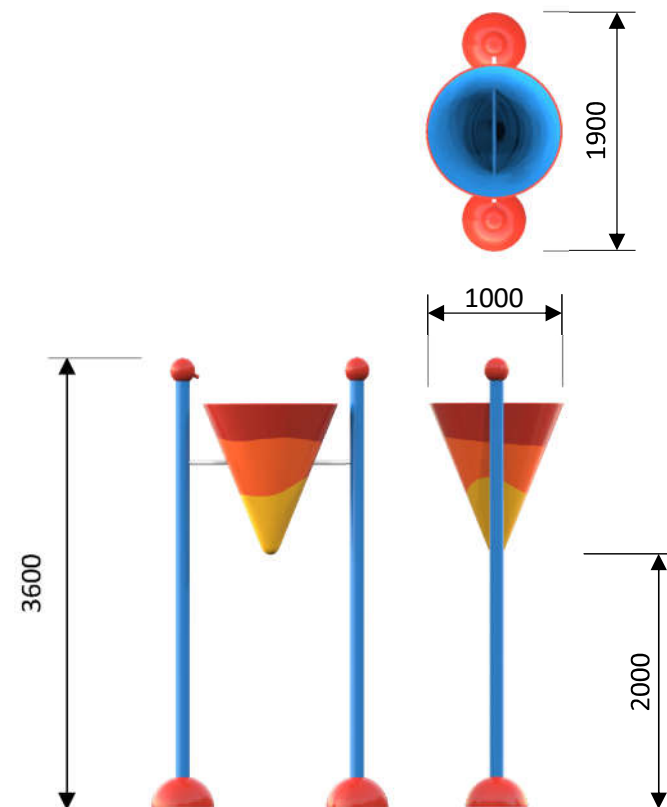

Giant tumble bucket: 1110 9906

Water connection	Ø32 mm (PVC DN 25)
Water consumption	2 m ³ /hr
Water pressure	1 - 1,6 bar
Max. waterdepth	400 mm
Mounting	Aqua Drolics System B + E
Place of spout nozzles	In the red ball on the post
Suitable for	Toddlers children youth