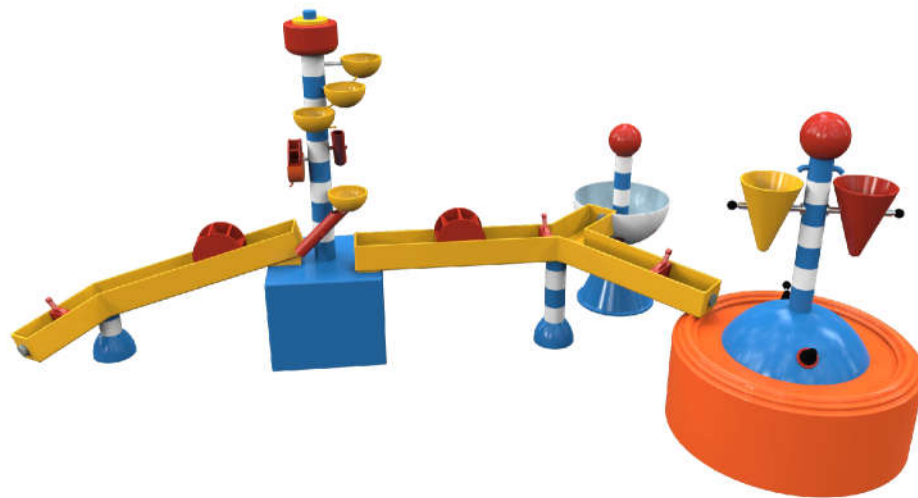

Water play table XL: 1110 9851

Water connection	Ø32 mm (PVC DN 25)
Water consumption	9 m ³ /h
Water pressure	0,6 - 1 bar
Max. waterdepth	300 mm
Mounting	Aqua Drolics System B + D
Place of spout nozzles	In the gutter, in the top of the pole and in the top of the tumbler
Suitable for	Toddlers children youth