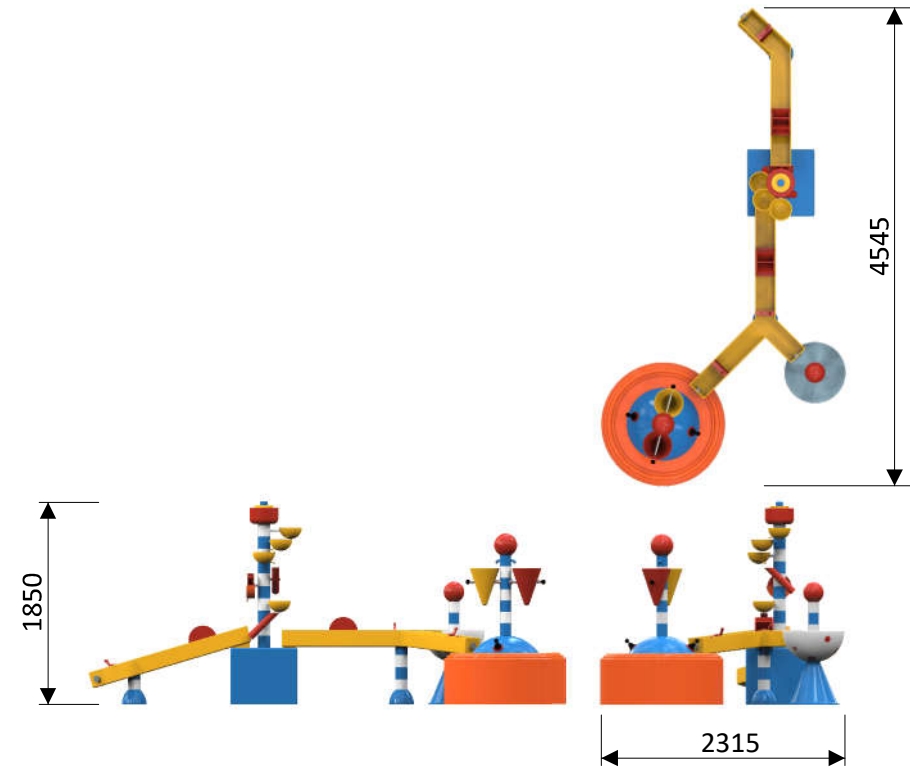

Water play table XL: 1110 9851

Water connection	Ø32 mm (PVC DN 25)
Water consumption	9 m ³ /h
Water pressure	0,6 - 1 bar
Max. waterdepth	300 mm
Mounting	Aqua Drolics System B + D
Place of spout nozzles	In the gutter, in the top of the pole and in the top of the tumbler
Suitable for	Toddlers children youth