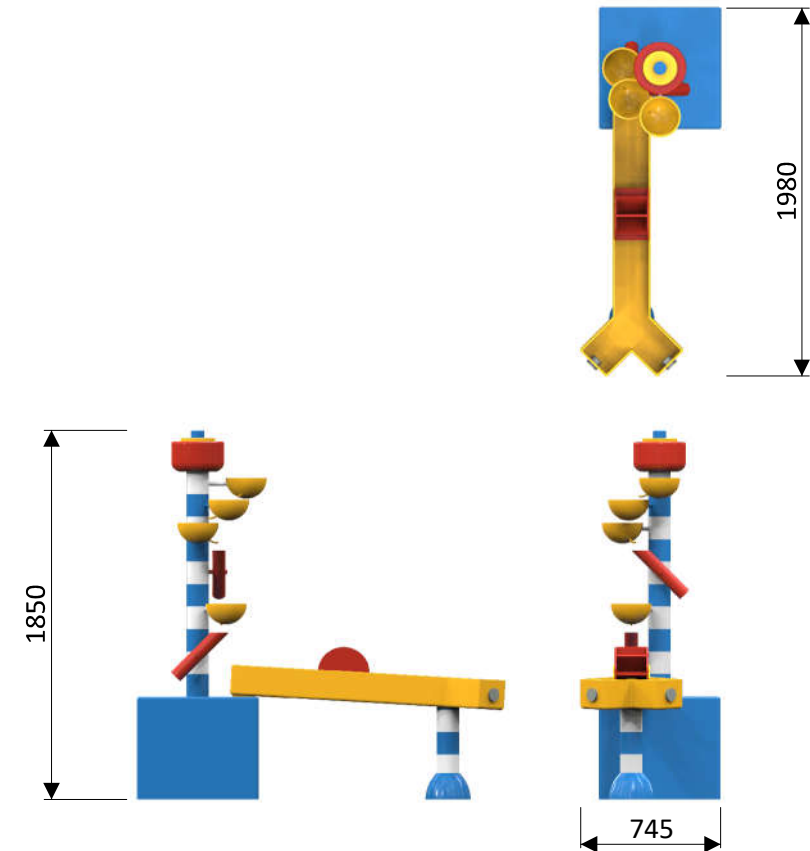

Water play table: 1110 9849

Water connection	Ø32 mm (PVC DN 25)
Water consumption	4 m ³ /h
Water pressure	0,6 - 1 bar
Max. waterdepth	300 mm
Mounting	Aqua Drolics System B + D
Place of spout nozzles	In the gutter and in the top of the pole
Suitable for	Toddlers children youth