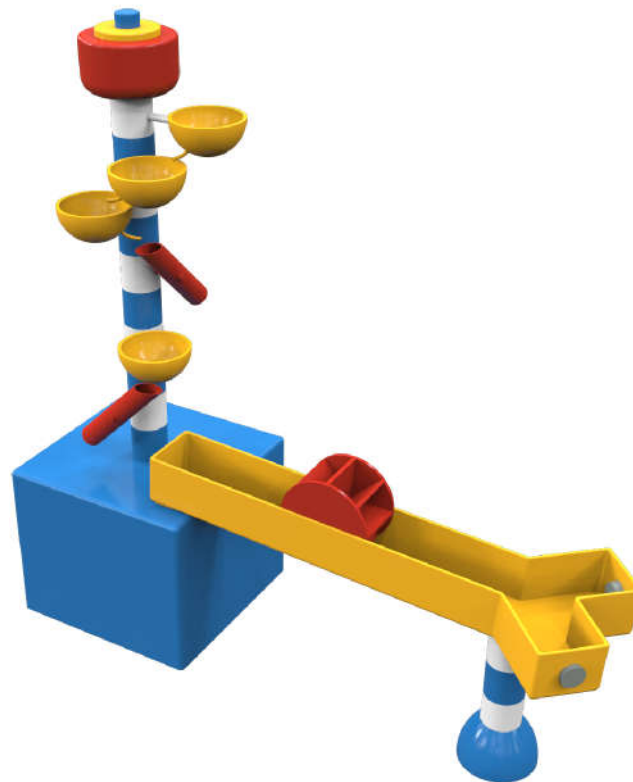

Water play table: 1110 9849

Water connection	Ø32 mm (PVC DN 25)
Water consumption	4 m ³ /h
Water pressure	0,6 - 1 bar
Max. waterdepth	300 mm
Mounting	Aqua Drolics System B + D
Place of spout nozzles	In the gutter and in the top of the pole
Suitable for	Toddlers children youth