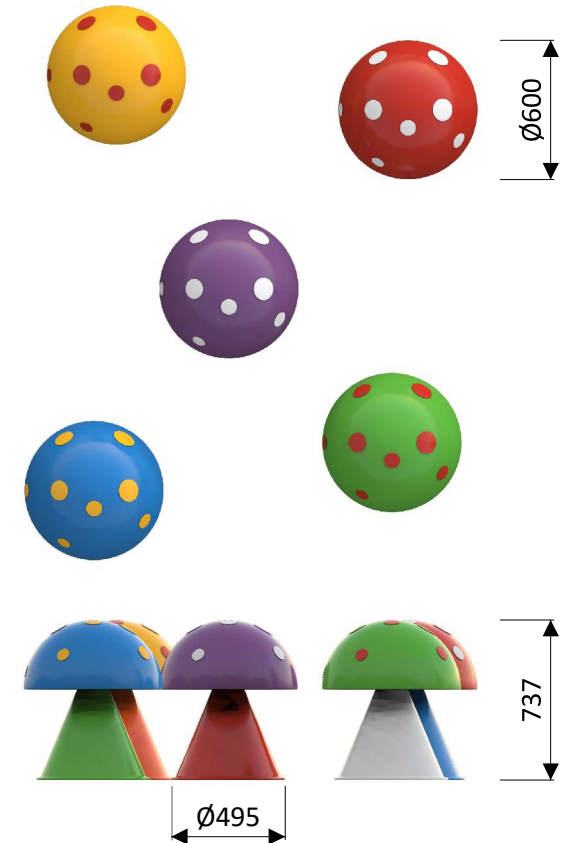

Surprise fountain mushrooms (5 pcs): 1110 9702

Including: control unit and 4 valves
Please note that the installation of the control unit will *not* be done by Aqua Drolics

Water connection	5 x Ø32 mm (PVC DN 25)
Water consumption	5 m ³ /h
Water pressure	0,6 - 1 bar
Max. waterdepth	300 mm
Mounting	Aqua Drolics System D
Place of spout nozzles	On top of the mushrooms
Suitable for	Toddlers and children