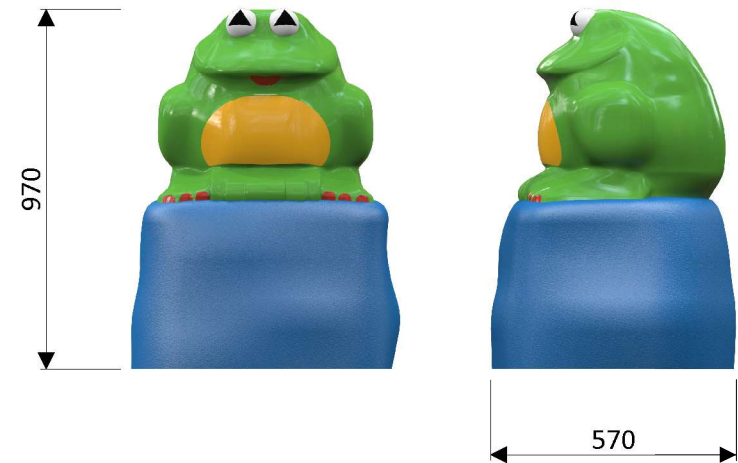

Frog: 1110 9701

Water connection	Ø32 mm (PVC DN 25)
Water consumption	1 m <sup>3</sup> /h
Water pressure	0,6 - 1 bar
Max. waterdepth	300 mm
Mounting	Aqua Drolics System B
Place of spout nozzles	In the beak of the frog
Suitable for	Toddlers children youth