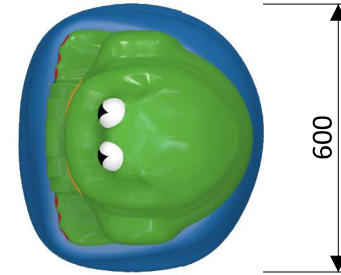

Frog: 1110 9701

Water connection	Ø32 mm (PVC DN 25)
Water consumption	1 m <sup>3</sup> /h
Water pressure	0,6 - 1 bar
Max. waterdepth	300 mm
Mounting	Aqua Drolics System B
Place of spout nozzles	In the beak of the frog
Suitable for	Toddlers children youth