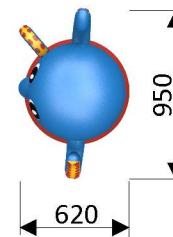

Octopus: 1110 9632

Water connection	Ø32 mm (PVC DN 25)
Water consumption	2 m ³ /h
Water pressure	1 - 1,6 bar
Max. waterdepth	500 mm
Mounting	Aqua Drolics System B + D
Place of spout nozzles	In four of the tentacles
Suitable for	Toddlers children youth