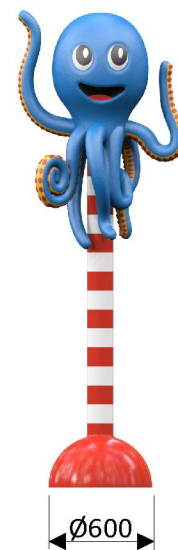

Octopus: 1110 9632

Water connection	Ø32 mm (PVC DN 25)
Water consumption	2 m ³ /h
Water pressure	1 - 1,6 bar
Max. waterdepth	500 mm
Mounting	Aqua Drolics System B + D
Place of spout nozzles	In four of the tentacles
Suitable for	Toddlers children youth