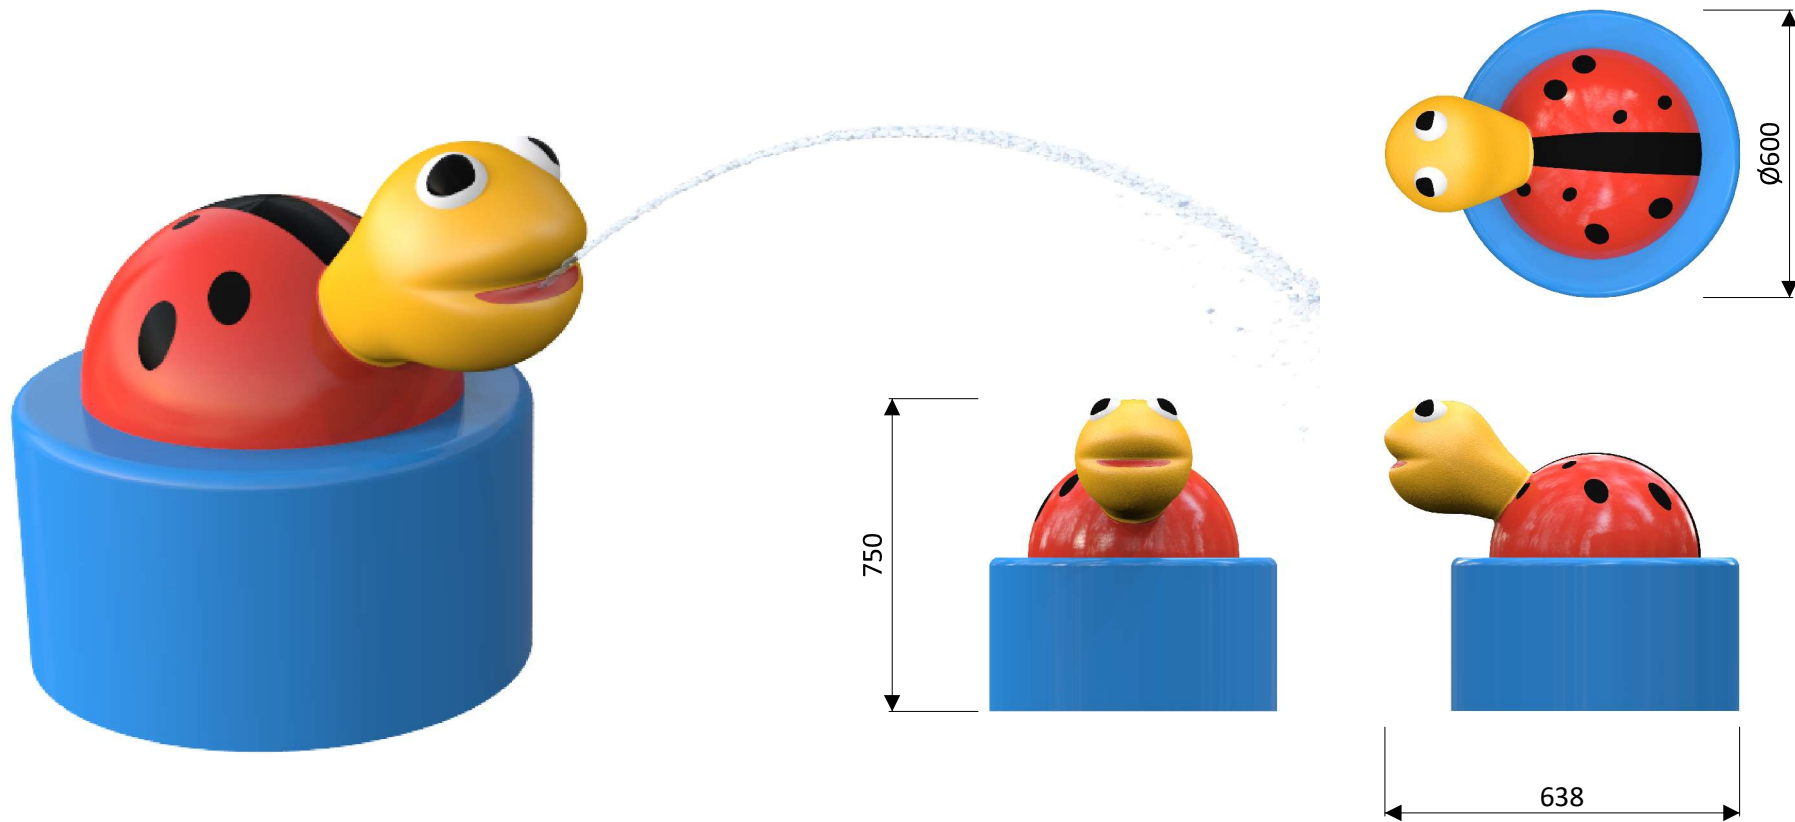

Ladybird: 1110 9617

Water connection	Ø32 mm (PVC DN 25)
Water consumption	1 m ³ /h
Water pressure	0,6 - 1 bar
Max. waterdepth	300 mm
Mounting	Aqua Drolics System B
Place of spout nozzles	In the beak of the ladybird
Suitable for	Toddlers children youth