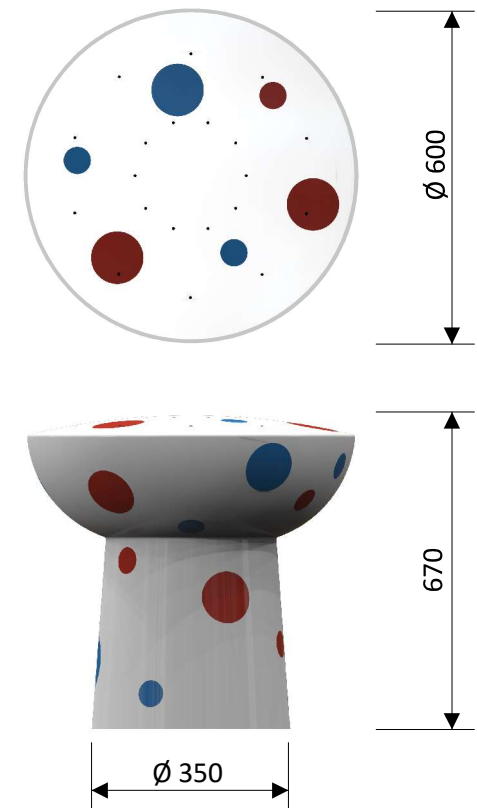

Water fountain: 1110 9606

Water connection	Ø 50 mm (PVC DN 40)
Water consumption	5 m ³ /hr
Water pressure	0,6 - 1 bar
Max. waterdepth	350 mm
Mounting	Aqua Drolics System B
Place of spout nozzles	20 Nozzles on top
Suitable for	Toddlers and children