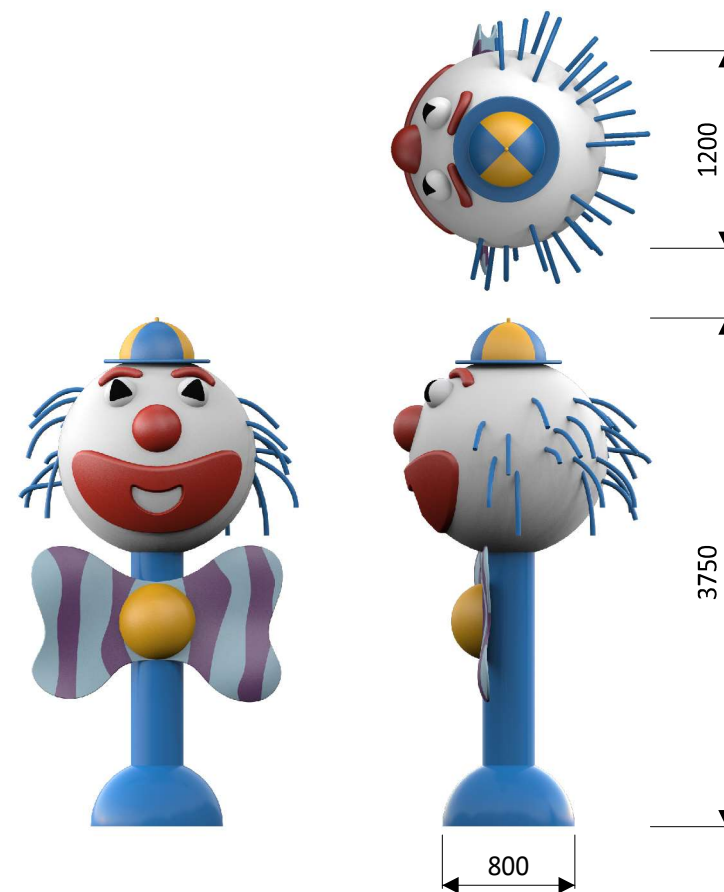

**Giant clown: 1110 9502**

Water connection	Ø75 mm (PVC DN 65)
Water consumption	15 m <sup>3</sup> /h
Water pressure	1,5 - 2 bar
Max. waterdepth	500 mm
Mounting	Aqua Drolics System B + E
Place of spout nozzles	From his mouth and hair
Suitable for	Children and youth