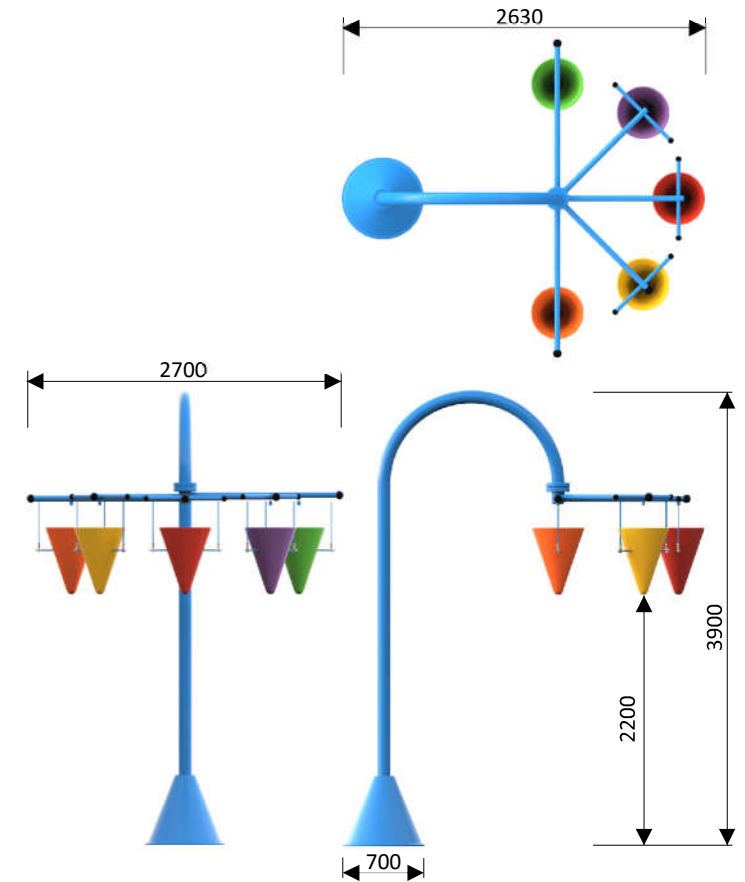

Border tumble tree: 1110 9501

Water connection	Ø 50 mm (PVC DN 40)
Water consumption	10 m ³ /hr
Water pressure	1- 1,6 bar
Max. waterdepth	500 mm
Mounting	Aqua Drolics System B + E
Place of spout nozzles	In the brackets
Suitable for	Children and youth