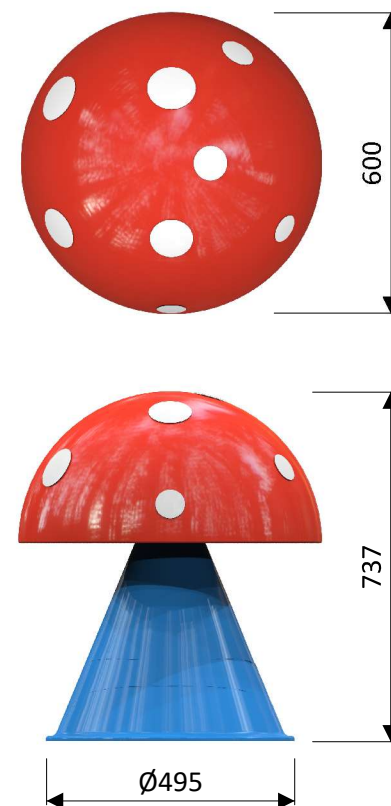

Mushroom Ø60 cm: 1110 9407

Water connection	Ø32 mm (PVC Dn 25)
Water consumption	1,5 m <sup>3</sup> /h
Water pressure	0,6 - 1 bar
Max. waterdepth	300 mm
Mounting	Aqua Drolics System D
Place of spout nozzles	Spouts at the upper side
Suitable for	Toddlers children youth