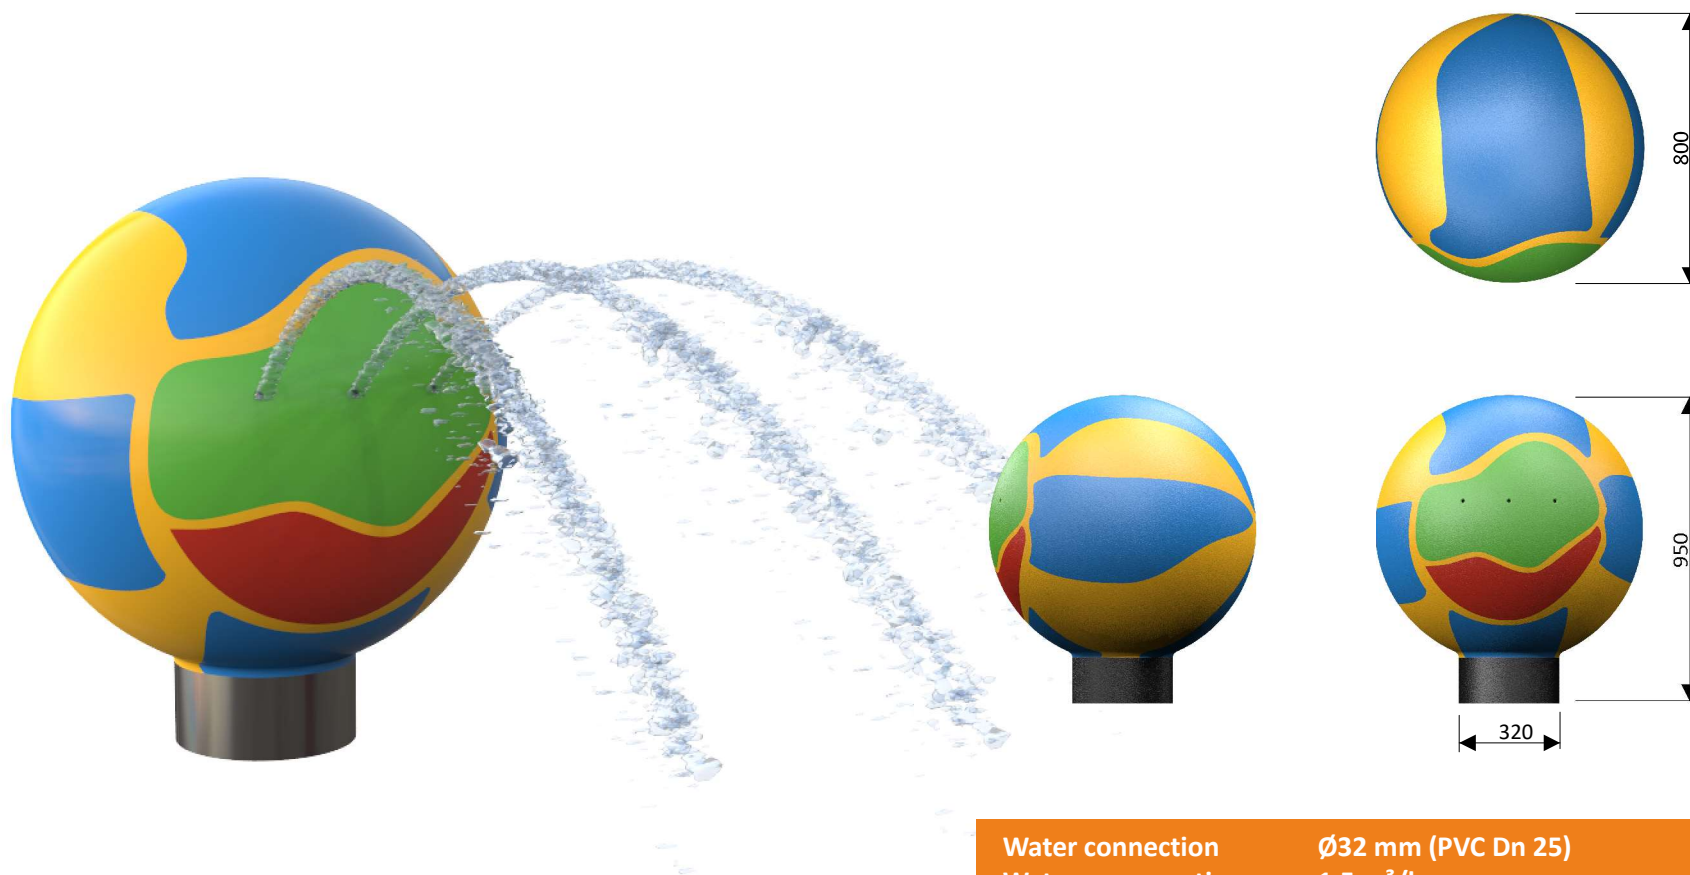

## Ball 'Ricardo': 1110 9215

Water connection	Ø32 mm (PVC Dn 25)
Water consumption	1,5 m <sup>3</sup> /h
Water pressure	0,6 - 1 bar
Max. waterdepth	400 mm
Mounting	Aqua Drolics System B
Place of spout nozzles	On the side
Suitable for	Toddlers and children