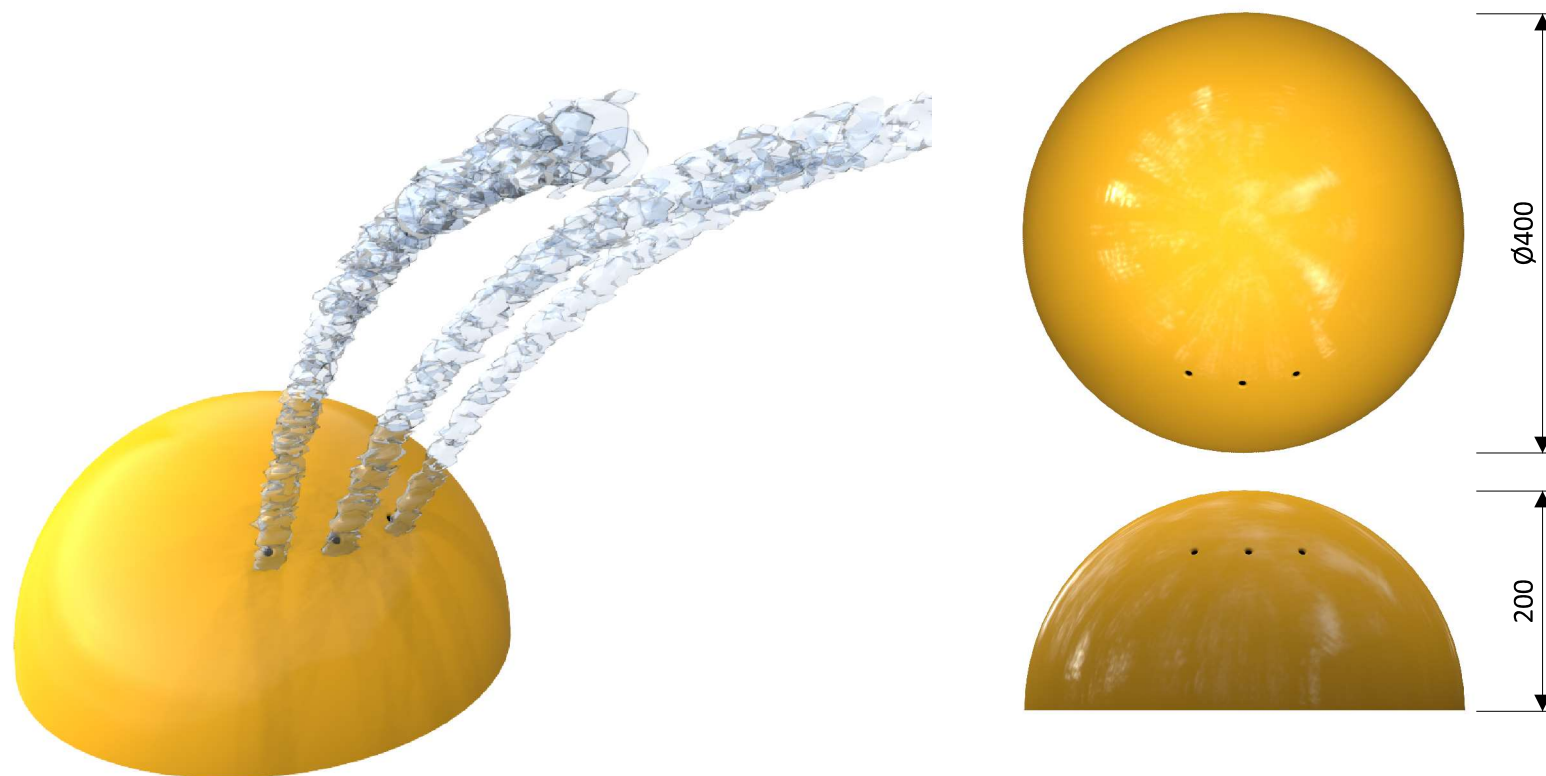

Half ball Ø40 cm: 1110 9214

Water connection	Ø32 mm (PVC DN 25)
Water consumption	1,5 m ³ /h
Water pressure	0,6 - 1 bar
Max. waterdepth	100 mm
Mounting	Aqua Drolics System B
Place of spout nozzles	On the top
Suitable for	Toddlers and children