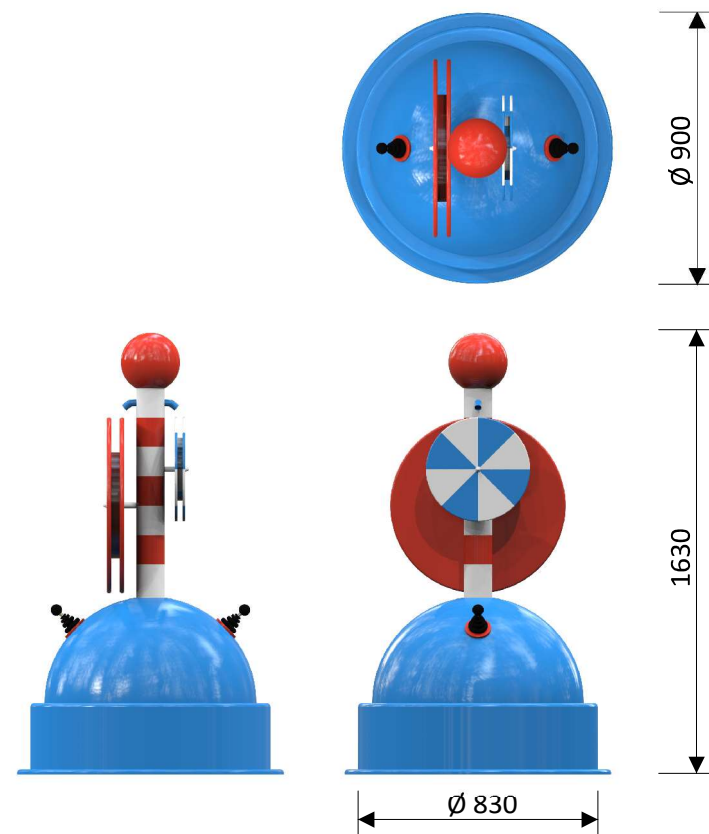

Turning discs: 1110 9061

Water connection	Not needed: hand pump 2x
Water consumption	Not relevant
Water pressure	Not relevant
Max. waterdepth	450 mm
Mounting	Aqua Drolics System D
Place of spout nozzles	From the pillar above the discs
Suitable for	Toddlers and children