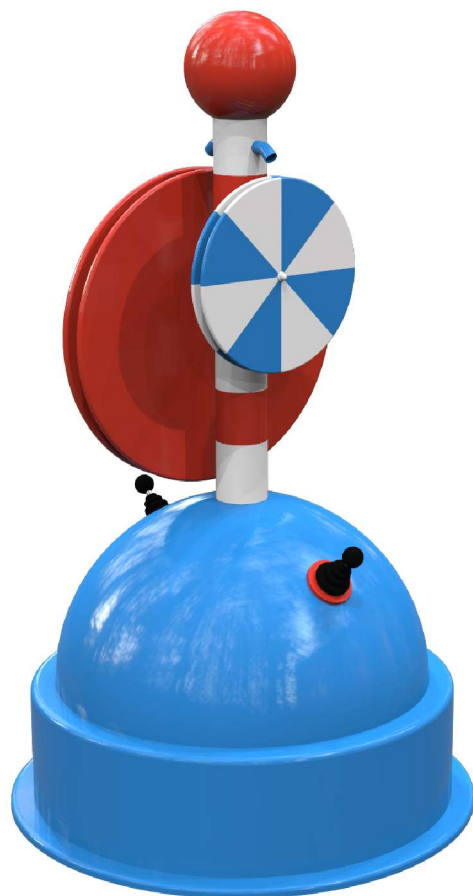

Turning discs: 1110 9061

Water connection	Not needed: hand pump 2x
Water consumption	Not relevant
Water pressure	Not relevant
Max. waterdepth	450 mm
Mounting	Aqua Drolics System D
Place of spout nozzles	From the pillar above the discs
Suitable for	Toddlers and children