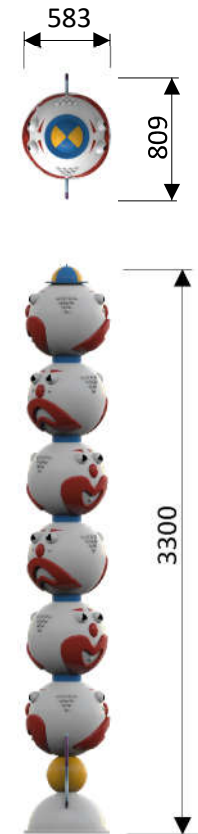

Six-headed clowns totem pole: 1110 8933

| | |
|------------------------|--------------------------|
| Water connection | Ø 75 mm (PVC DN 65) |
| Water consumption | 30 m ³ /hr |
| Water pressure | 1,6 - 2 bar |
| Max. waterdepth | 250 mm |
| Mounting | Aqua Drolics System D |
| Place of spout nozzles | 23 spouters in each head |
| Suitable for | Toddlers and children |