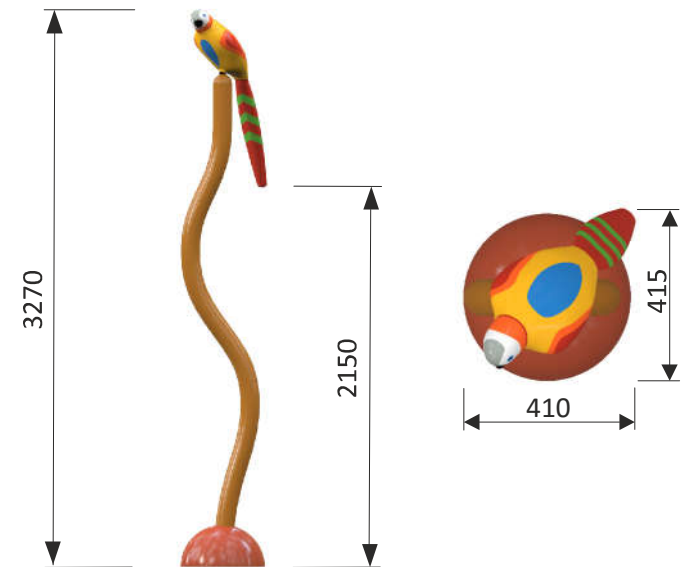

Splash parrot: 1420 9928

Water connection	1 x Ø 32 mm (PVC DN 25)
Water consumption	1 m ³ /hr
Water pressure	1 - 1,6 bar
Max. waterdepth	300 mm
Mounting	Aqua Drolics System B + D
Place of spout nozzles	1 nozzle its beak
Suitable for	Toddlers, children, youth