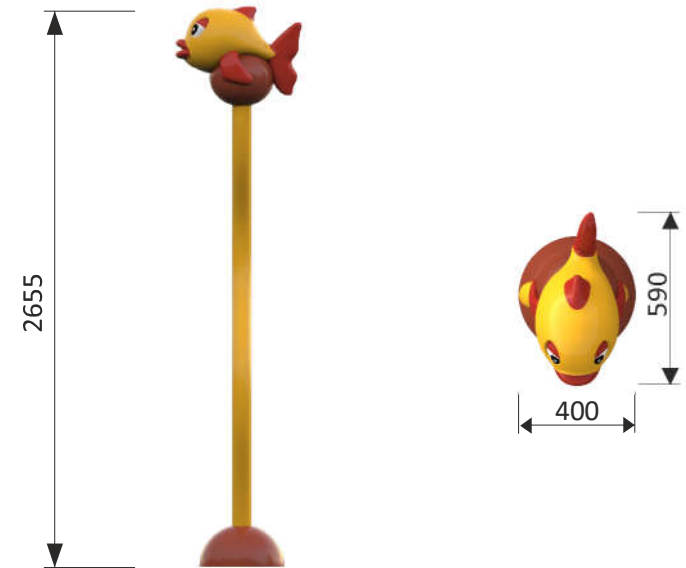

Splash jungle fish: 1420 9924

Water connection	Ø 32 mm (PVC DN 25)
Water consumption	1 m ³ /hr
Water pressure	1 - 1,6 bar
Max. waterdepth	300 mm
Mounting	Aqua Drolics System B + E
Place of spout nozzles	In the mouth of the fish
Suitable for	Toddlers, children, youth