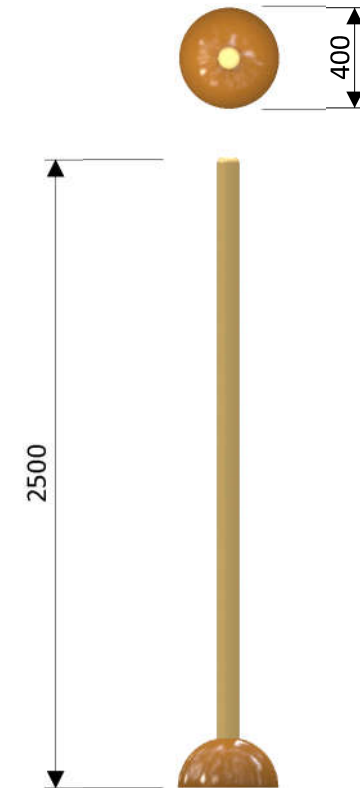

Jungle stick: 1420 9873

Water connection	Ø 32 mm (PVC DN 25)
Water consumption	4 m ³ /hr
Water pressure	1 - 1,6 bar
Max. waterdepth	300 mm
Mounting	Aqua Drolics System B + D
Place of spout nozzles	8 nozzles divided in the tube
Suitable for	Toddlers children youth