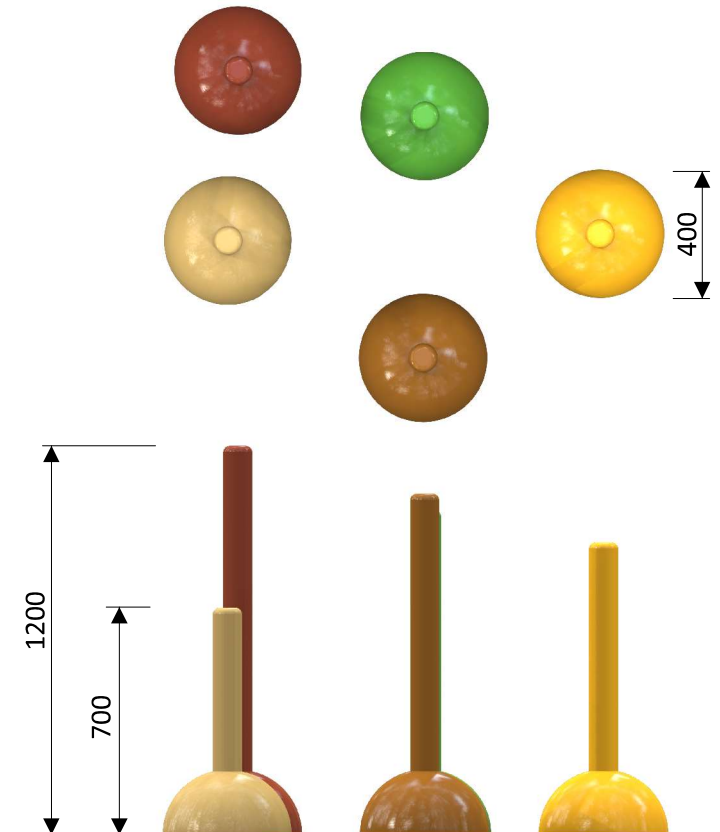

Jungle water posts (4 pcs): 1420 9872

Water connection	5 x Ø32 mm (PVC DN 25)
Water consumption	0,5 m ³ /h per post
Water pressure	0,6 - 1 bar
Max. waterdepth	300 mm
Mounting	Aqua Drolics System B + D
Place of spout nozzles	In the top of the tube
Suitable for	Toddlers, children, youth