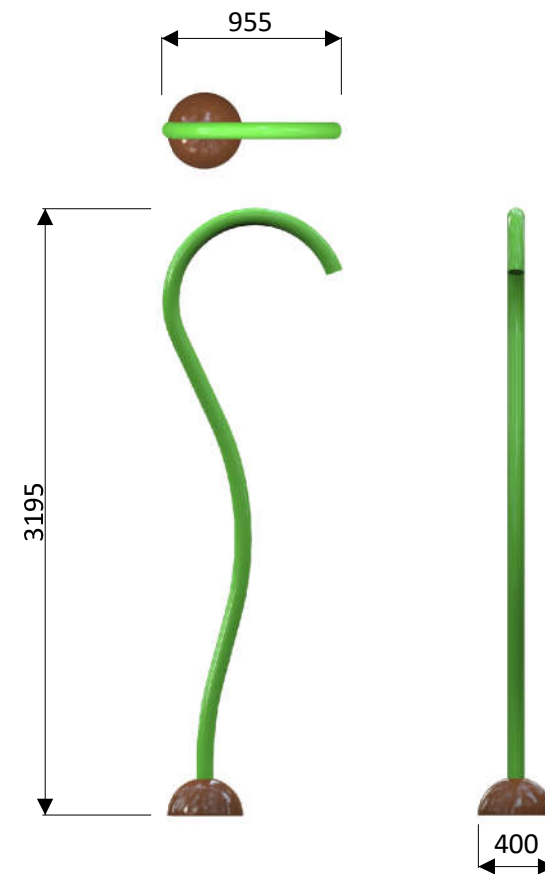

Jungle question mark: 1420 9871

Water connection	Ø 32 mm (PVC DN 25)
Water consumption	2 m ³ /hr
Water pressure	1 - 1,6 bar
Max. waterdepth	300 mm
Mounting	Aqua Drolics System B + D
Place of spout nozzles	1 nozzle at the end of the tube
Suitable for	Toddlers, children, youth