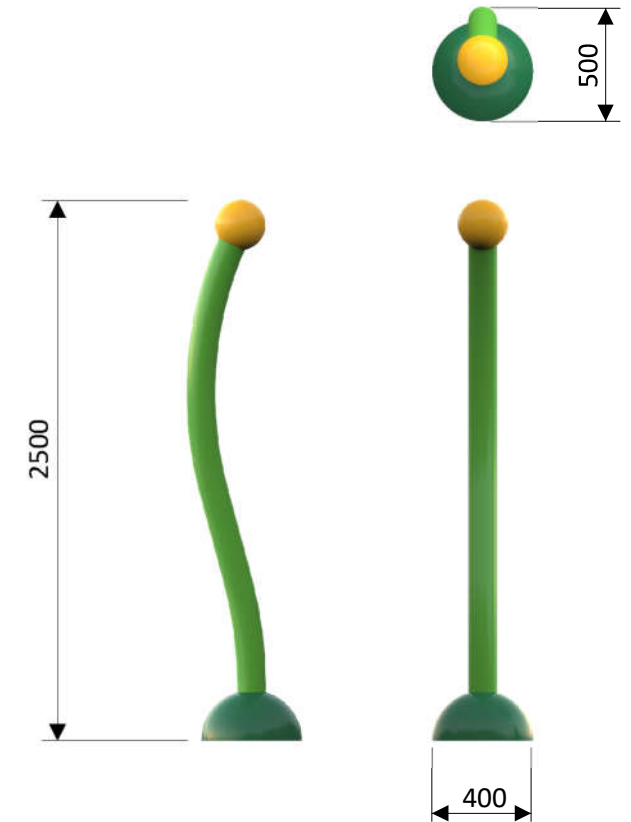

Jungle mini arch: 1420 9869

Water connection	Ø 32 mm (PVC DN 25)
Water consumption	2,5 m ³ /hr
Water pressure	1 - 1,6 bar
Max. waterdepth	300 mm
Mounting	Aqua Drolics System B + D
Place of spout nozzles	5 nozzles divided in the tube
Suitable for	Toddlers, children, youth