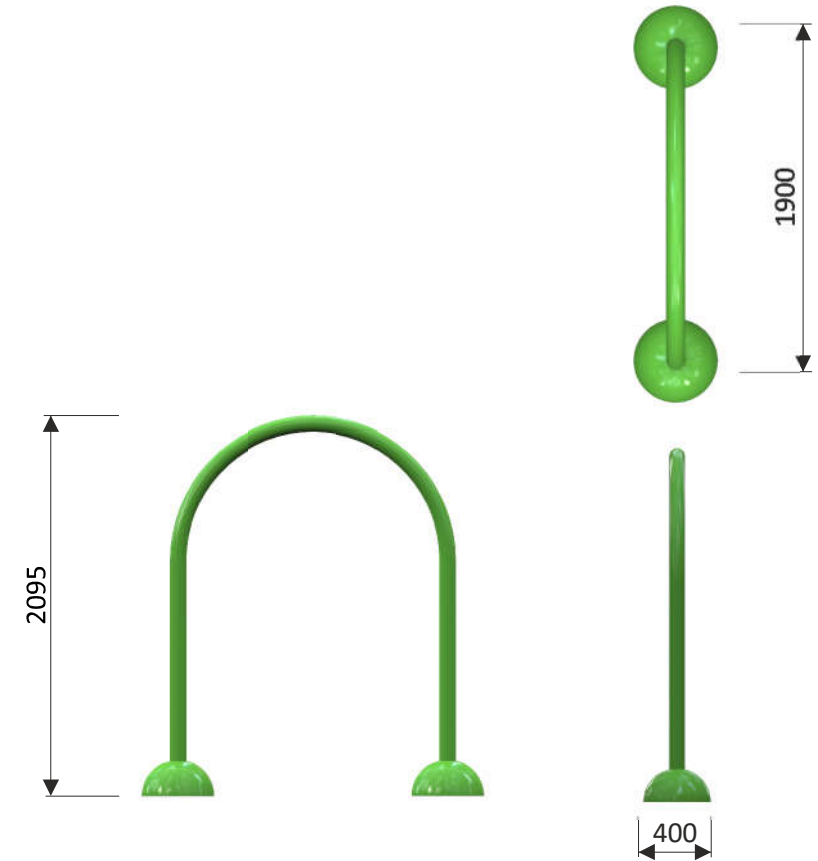

Jungle water gate: 1420 9864

Water connection	2 x Ø 32 mm (PVC DN 25)
Water consumption	5,5 m³/hr
Water pressure	1 - 1,6 bar
Max. waterdepth	300 mm
Mounting	Aqua Drolics System B + D
Place of spout nozzles	11 nozzles divided in the tube
Suitable for	Toddlers, children, youth