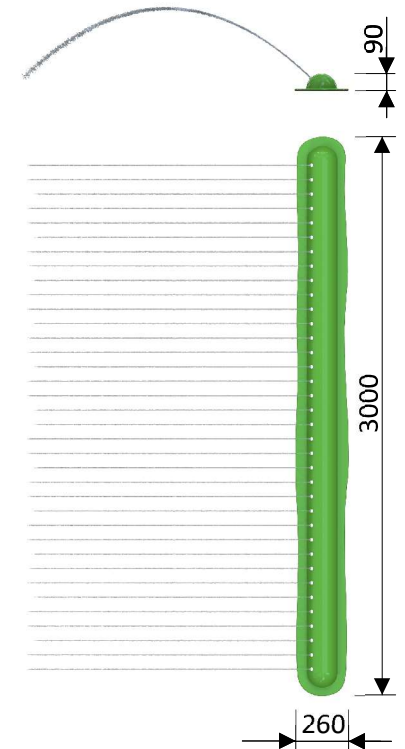

Jungle wave: 1420 9832

Water connection	Ø75 mm (PVC DN 25)
Water consumption	12 m ³ /h
Water pressure	1 - 1,6 bar
Max. waterdepth	50 mm
Mounting	Aqua Drolics System D
Place of spout nozzles	In the side of the tunnel
Suitable for	Toddlers, children, youth