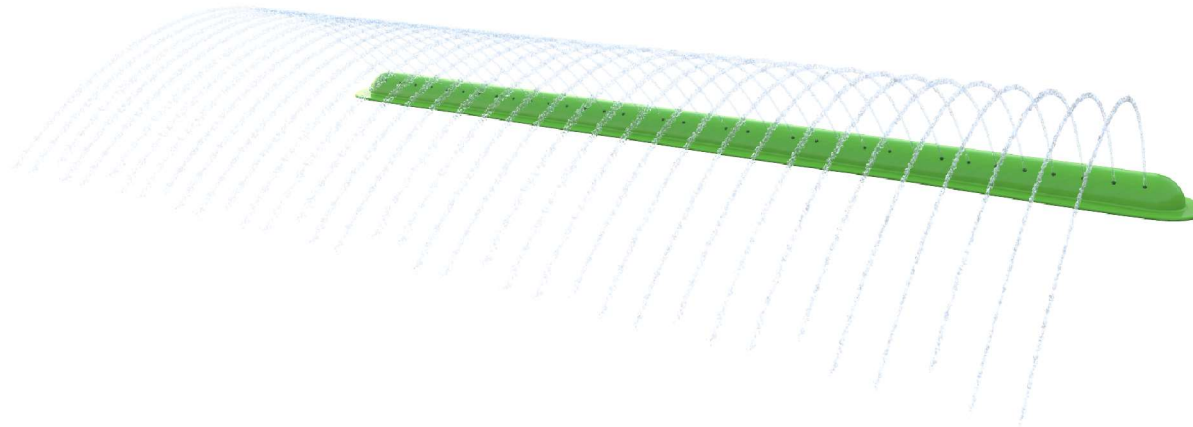

Jungle wave: 1420 9832

Water connection	Ø75 mm (PVC DN 25)
Water consumption	12 m ³ /h
Water pressure	1 - 1,6 bar
Max. waterdepth	50 mm
Mounting	Aqua Drolics System D
Place of spout nozzles	In the side of the tunnel
Suitable for	Toddlers, children, youth