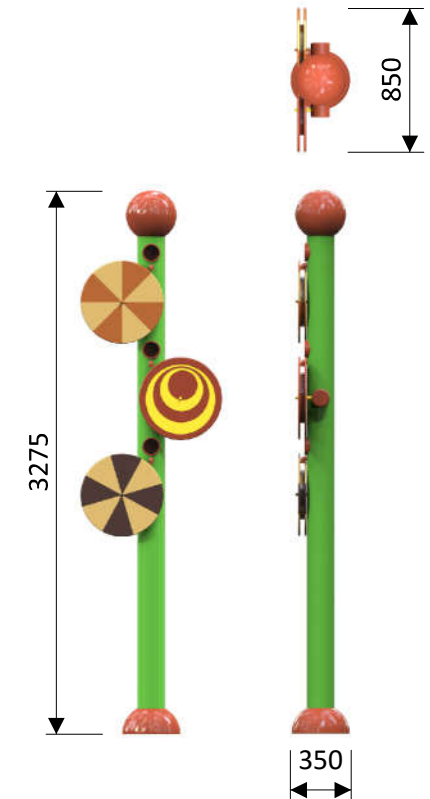

## Jungle shooting object turning discs: 1420 9830

Water connection	Not relevant
Water consumption	Not relevant
Water pressure	Not relevant
Max. waterdepth	300 mm
Mounting	Aqua Drolics System E
Place of spout nozzles	Not relevant
Suitable for	Toddlers, children, youth