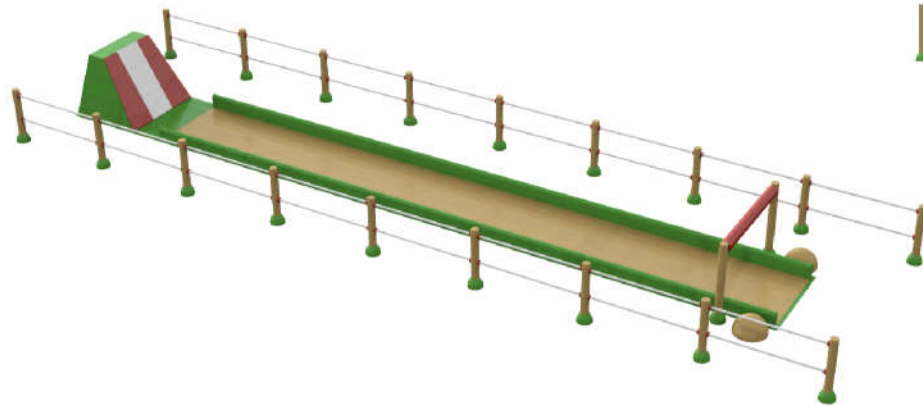

Jungle belly slide: 1420 9825

Water connection	2 x Ø 32 mm (PVC DN 25)
Water consumption	20 m <sup>3</sup> /hr
Water pressure	0,6 - 1 bar
Max. waterdepth	Not relevant
Mounting	Aqua Drolics System B + D
Place of spout nozzles	In the side of the glide elements
Suitable for	Toddlers children youth