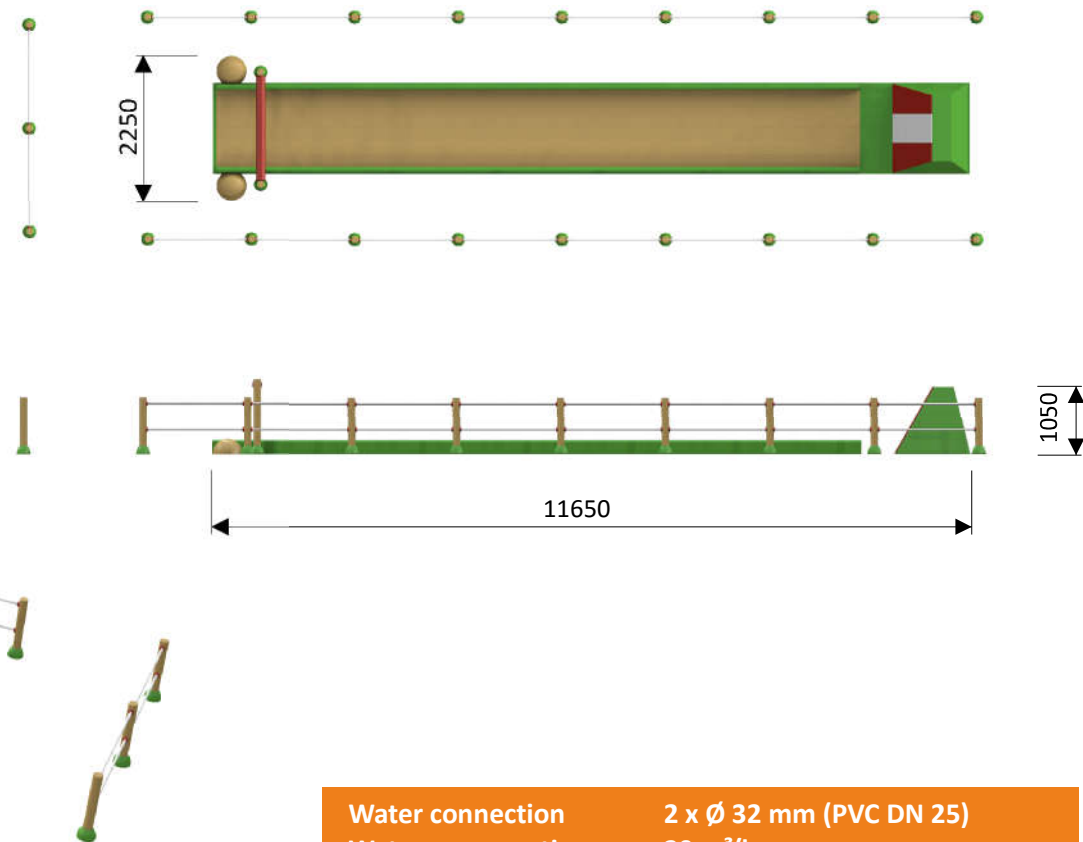

Jungle belly slide: 1420 9825

Water connection	2 x Ø 32 mm (PVC DN 25)
Water consumption	20 m <sup>3</sup> /hr
Water pressure	0,6 - 1 bar
Max. waterdepth	Not relevant
Mounting	Aqua Drolics System B + D
Place of spout nozzles	In the side of the glide elements
Suitable for	Toddlers children youth