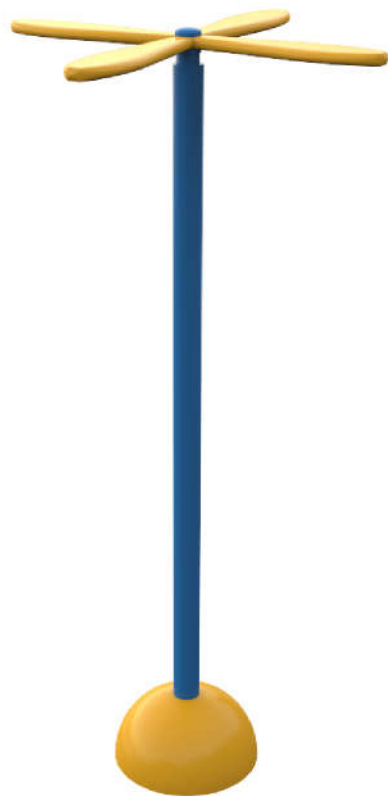

Rotating stick: 1410 9971

Water connection	Ø 32 mm (PVC DN 25)
Water consumption	2 m ³ /hr
Water pressure	1 - 1,6 bar
Max. waterdepth	300 mm
Mounting	Aqua Drolics System B + D
Place of spout nozzles	1 nozzle in each propeller
Suitable for	Toddlers, children, youth