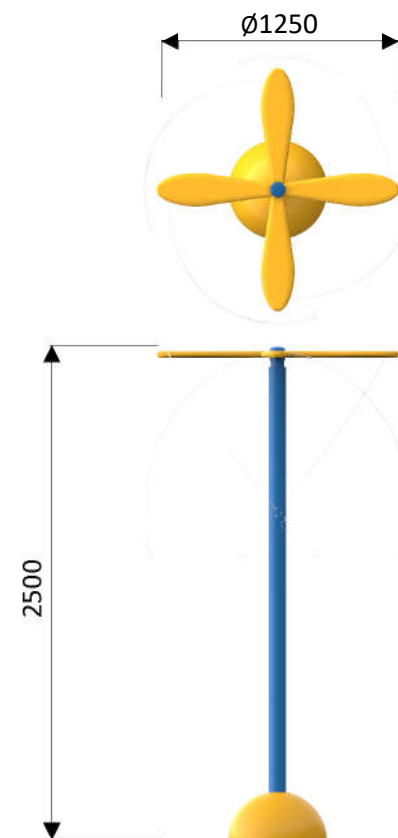

Rotating stick: 1410 9971

Water connection	Ø 32 mm (PVC DN 25)
Water consumption	2 m ³ /hr
Water pressure	1 - 1,6 bar
Max. waterdepth	300 mm
Mounting	Aqua Drolics System B + D
Place of spout nozzles	1 nozzle in each propeller
Suitable for	Toddlers, children, youth