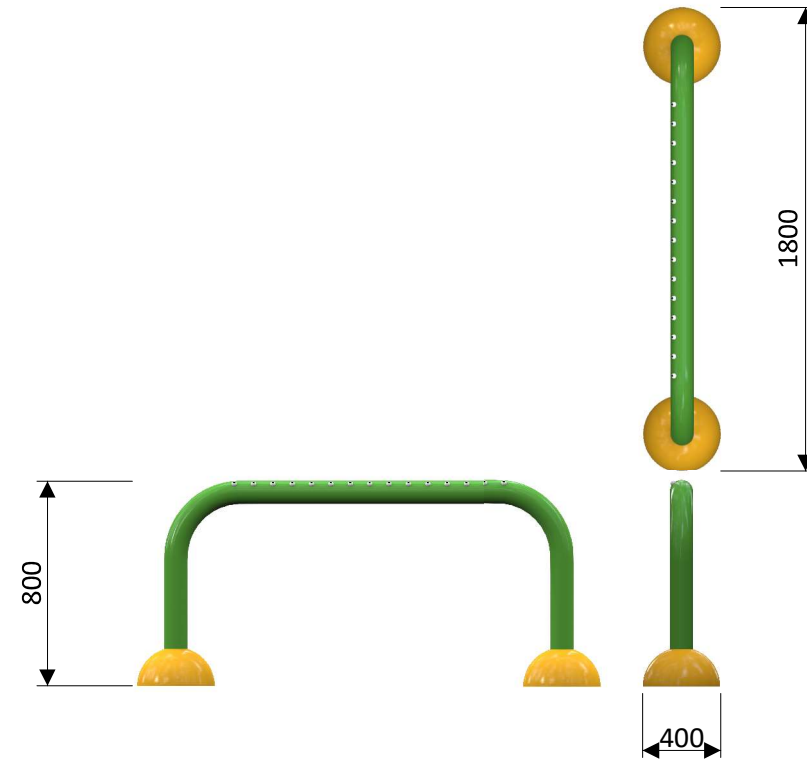

Hurdle: 1410 9874

Water connection	2 x Ø32 mm (PVC DN 25)
Water consumption	5 m <sup>3</sup> /hr
Water pressure	1 - 1,6 bar
Max. waterdepth	300 mm
Mounting	Aqua Drolics System B + D
Place of spout nozzles	15 nozzles divided in the tube
Suitable for	Toddlers children youth