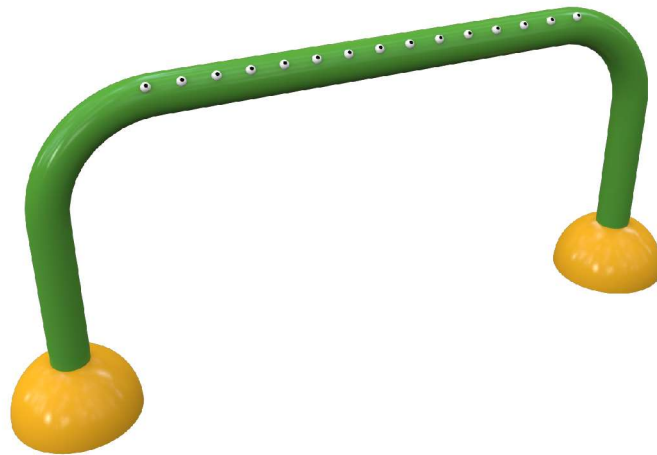

Hurdle: 1410 9874

Water connection	2 x Ø32 mm (PVC DN 25)
Water consumption	5 m <sup>3</sup> /hr
Water pressure	1 - 1,6 bar
Max. waterdepth	300 mm
Mounting	Aqua Drolics System B + D
Place of spout nozzles	15 nozzles divided in the tube
Suitable for	Toddlers children youth