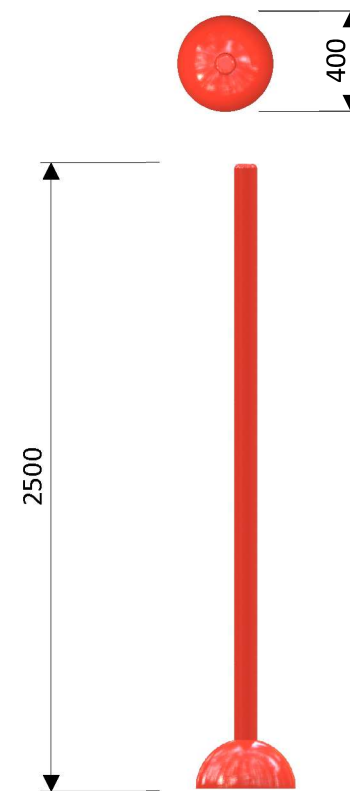

Stick: 1410 9873

Water connection	Ø 32 mm (PVC DN 25)
Water consumption	4 m ³ /hr
Water pressure	1 - 1,6 bar
Max. waterdepth	300 mm
Mounting	Aqua Drolics System B + D
Place of spout nozzles	8 nozzles divided in the tube
Suitable for	Toddlers children youth