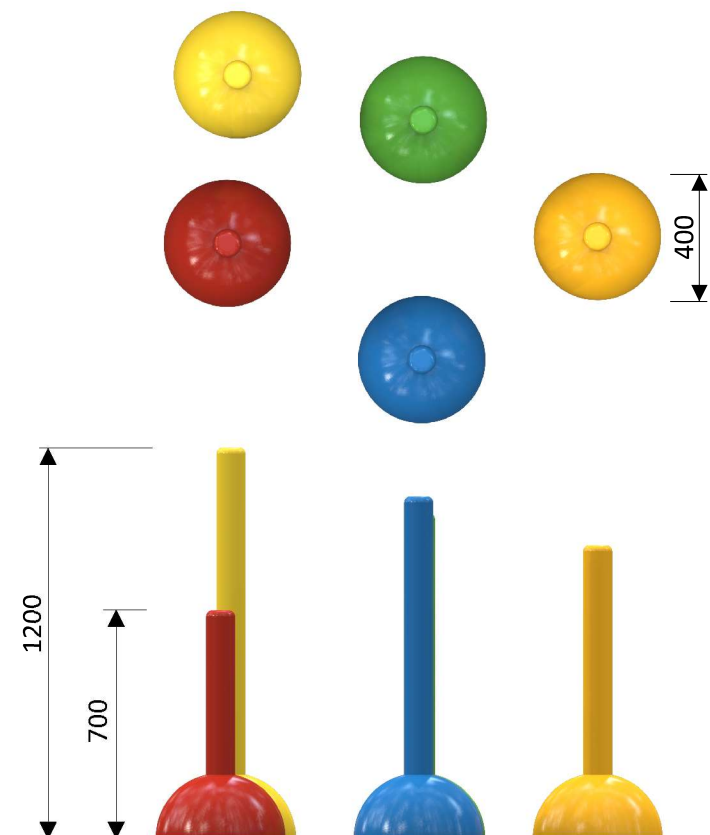

## Water posts (4 pcs): 1410 9872

Water connection	5 x Ø32 mm (PVC DN 25)
Water consumption	0,5 m <sup>3</sup> /h per post
Water pressure	0,6 - 1 bar
Max. waterdepth	300 mm
Mounting	Aqua Drolics System B + D
Place of spout nozzles	In the top of the tube
Suitable for	Toddlers, children, youth