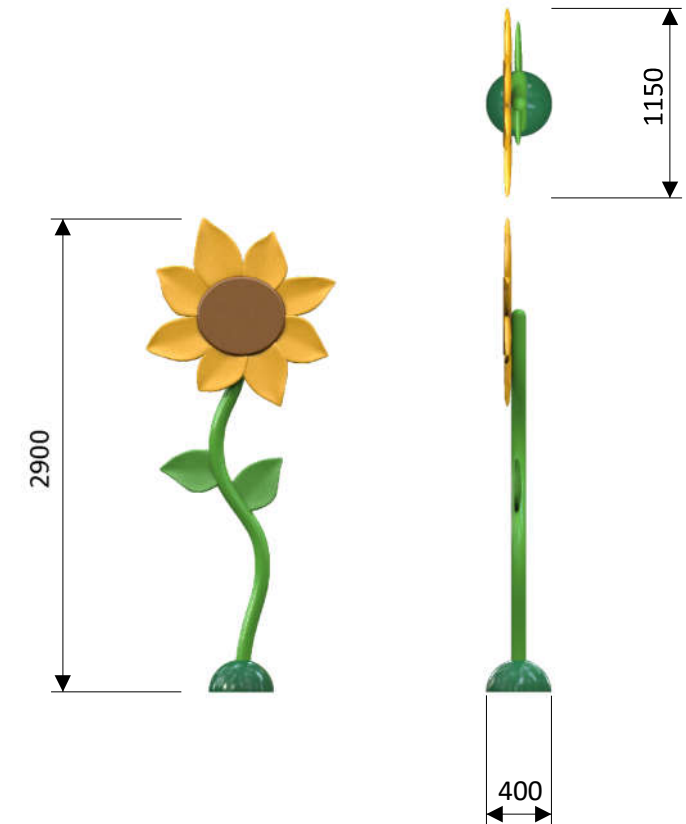

Sunflower: 1410 9868

Water connection	Ø 32 mm (PVC DN 25)
Water consumption	2,5 - 3 m ³ /hr
Water pressure	1 - 1,6 bar
Max. waterdepth	300 mm
Mounting	Aqua Drolics System B + D
Place of spout nozzles	In the middle of the flower
Suitable for	Toddlers children youth