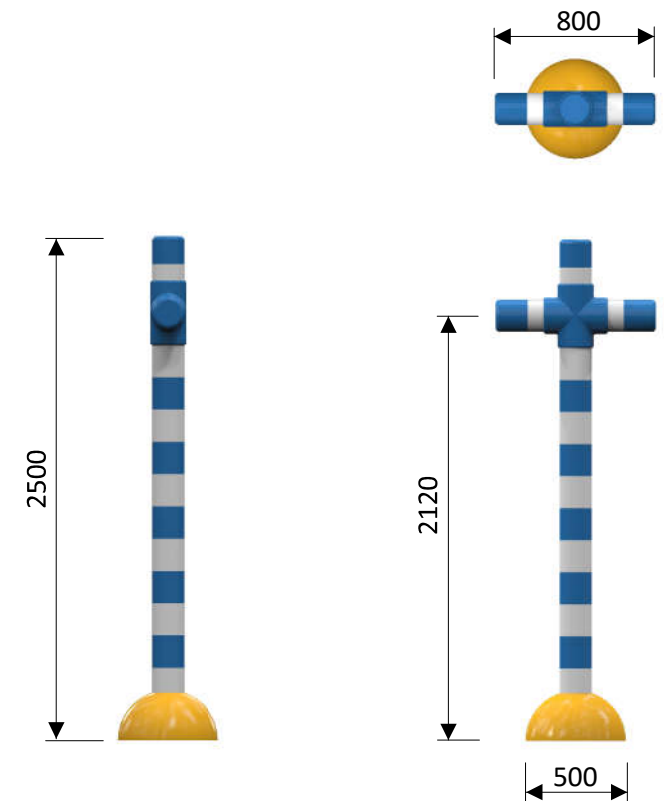

Water pillar: 1410 9843

Water connection	Ø50 mm (PVC DN 40)
Water consumption	12 m ³ /hr
Water pressure	1 - 1,6 bar
Max. waterdepth	300 mm
Mounting	Aqua Drolics system B + E
Place of spout nozzles	In the sides and top of the tubes
Suitable for	Toddlers, children, youth