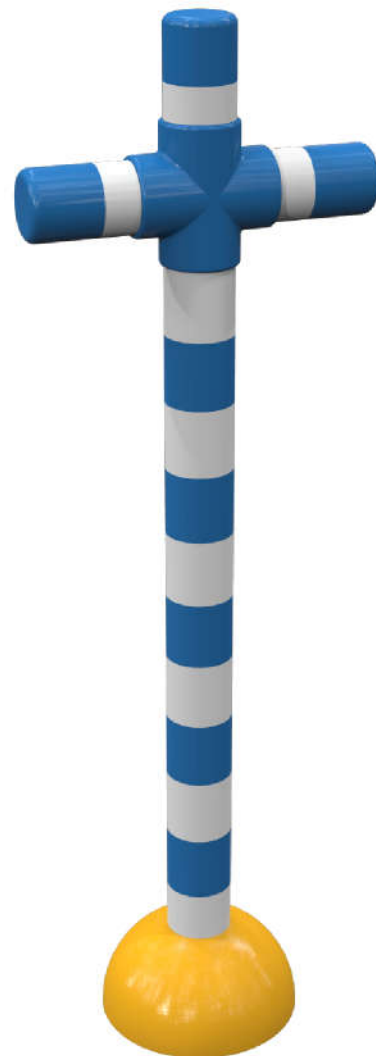

Water pillar: 1410 9843

Water connection	Ø50 mm (PVC DN 40)
Water consumption	12 m ³ /hr
Water pressure	1 - 1,6 bar
Max. waterdepth	300 mm
Mounting	Aqua Drolics system B + E
Place of spout nozzles	In the sides and top of the tubes
Suitable for	Toddlers, children, youth