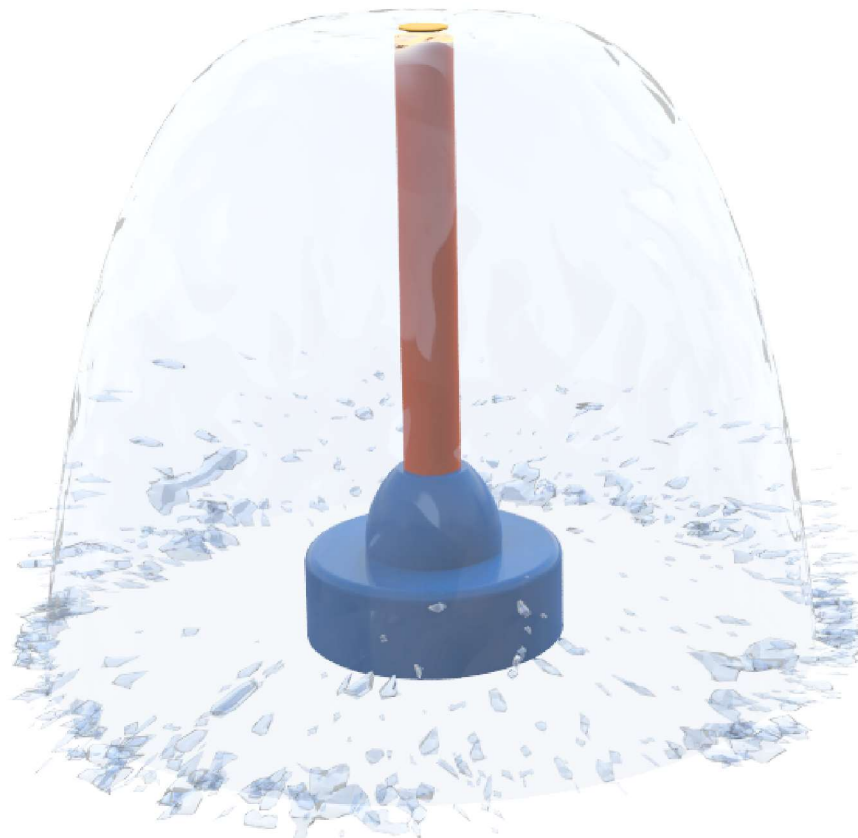

Water bubble: 1410 9833

Water connection	Ø50 mm (PVC DN 40)
Water consumption	6 m <sup>3</sup> /h
Water pressure	1 - 1,6 bar
Max. waterdepth	250 mm
Mounting	Aqua Drolics System B
Place of spout nozzles	From the top of the tube
Suitable for	Toddlers, children, youth