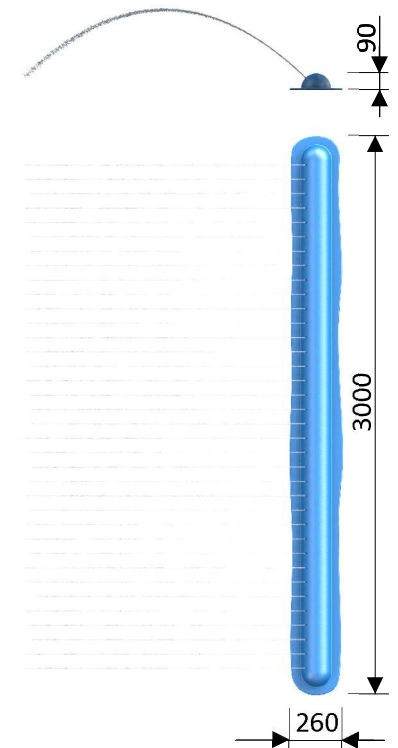

Wave: 1410 9832

Water connection	Ø75 mm (PVC DN 25)
Water consumption	12 m ³ /h
Water pressure	1 - 1,6 bar
Max. waterdepth	50 mm
Mounting	Aqua Drolics System D
Place of spout nozzles	In the side of the tunnel
Suitable for	Toddlers, children, youth