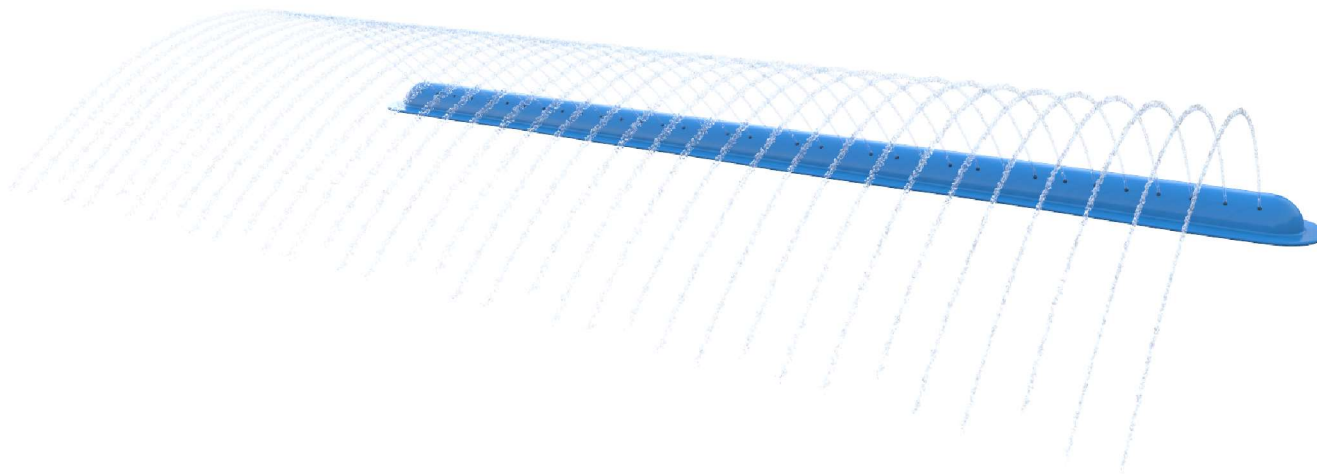

Wave: 1410 9832

Water connection	Ø75 mm (PVC DN 25)
Water consumption	12 m ³ /h
Water pressure	1 - 1,6 bar
Max. waterdepth	50 mm
Mounting	Aqua Drolics System D
Place of spout nozzles	In the side of the tunnel
Suitable for	Toddlers, children, youth