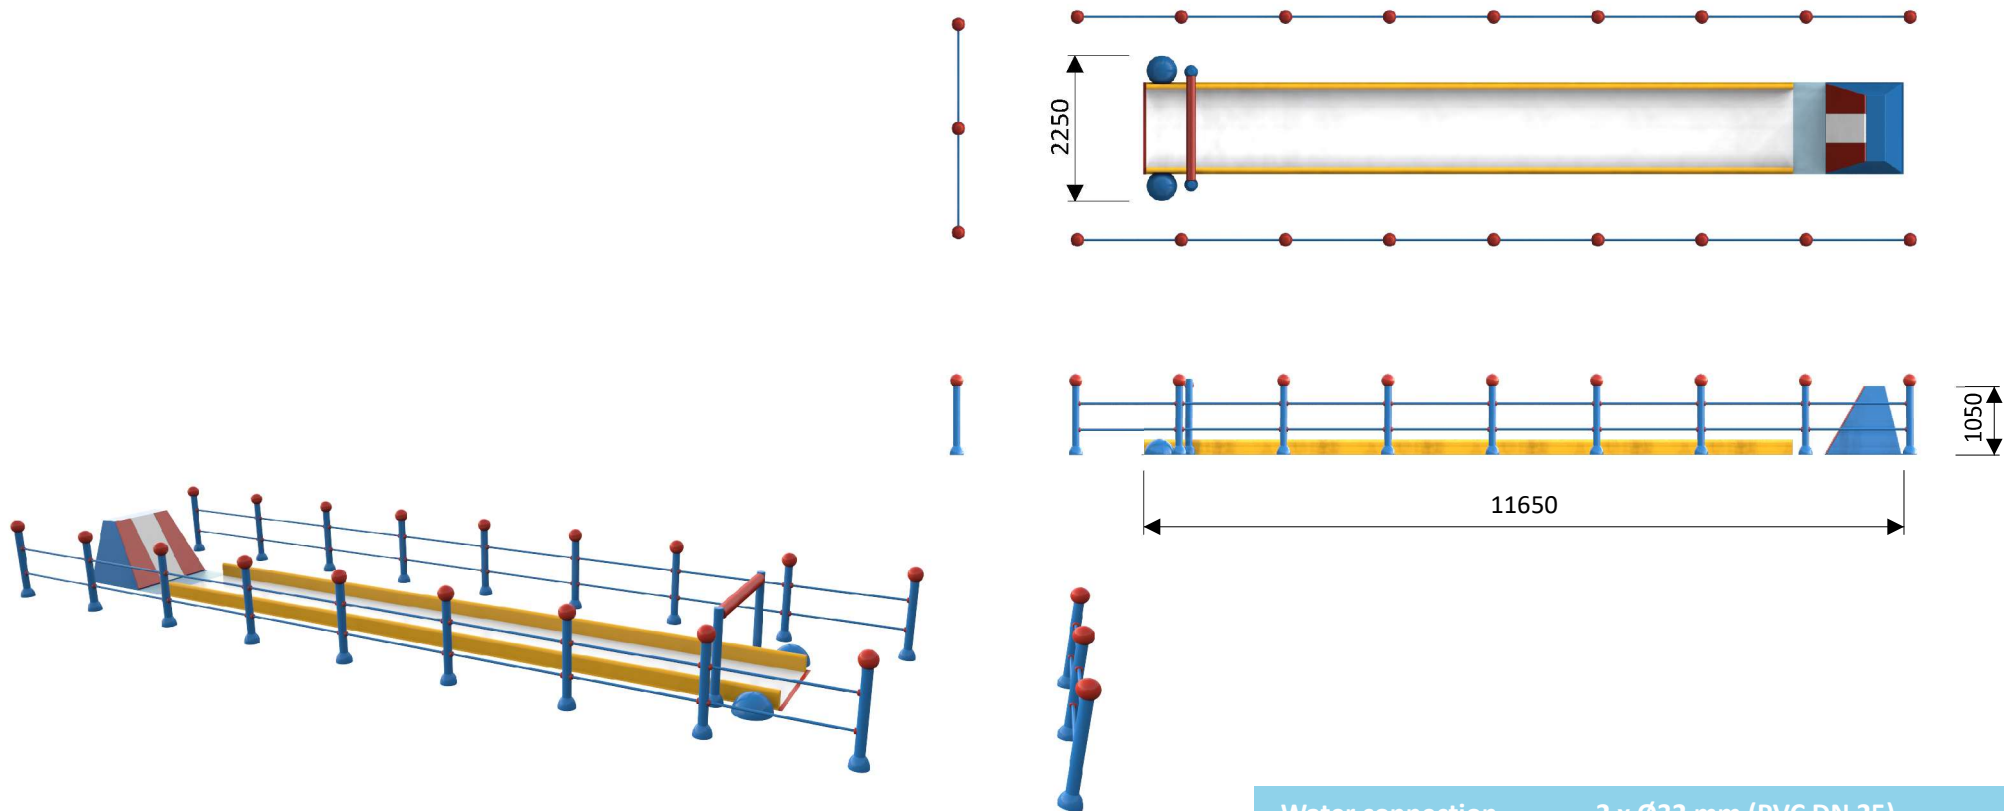

## Belly slide: 1410 9825

This product is standard without fences.  
It is possible to order the fences with the product.

Water connection	2 x Ø32 mm (PVC DN 25)
Water consumption	20 m <sup>3</sup> /h
Water pressure	0,6 - 1 bar
Max. waterdepth	Not relevant
Mounting	Aqua Drolics System B + D
Place of spout nozzles	In the side of the glide elements
Suitable for	Toddlers children youth