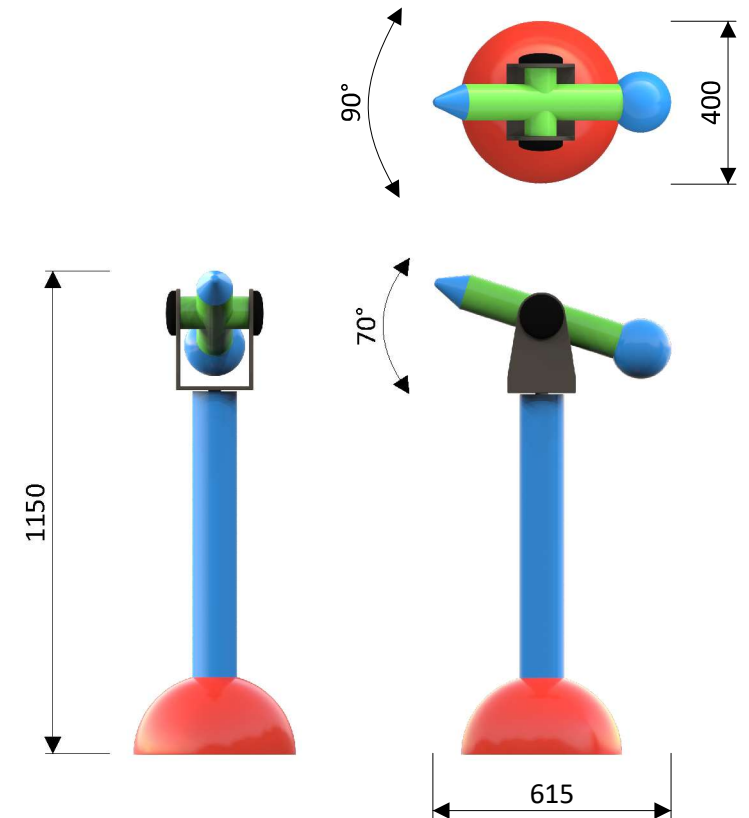

Shooter: 1410 9818

Water connection	Ø32 mm (PVC DN 25)
Water consumption	1,5 m³/h
Water pressure	0,6 - 1 bar
Max. waterdepth	350 mm
Mounting	Aqua Drolics System B + D
Place of spout nozzles	Front side of the shooter
Suitable for	Toddlers, children, youth