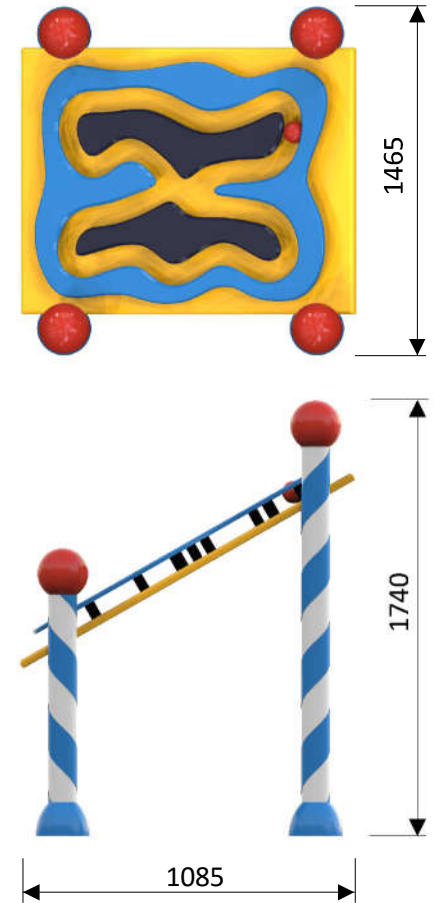

Shooting object labyrinth: 1410 9706

Water connection	Not relevant
Water consumption	Not relevant
Water pressure	Not relevant
Max. waterdepth	600 mm
Mounting	Aqua Drolics System D
Place of spout nozzles	Not relevant
Suitable for	Toddlers, children, youth