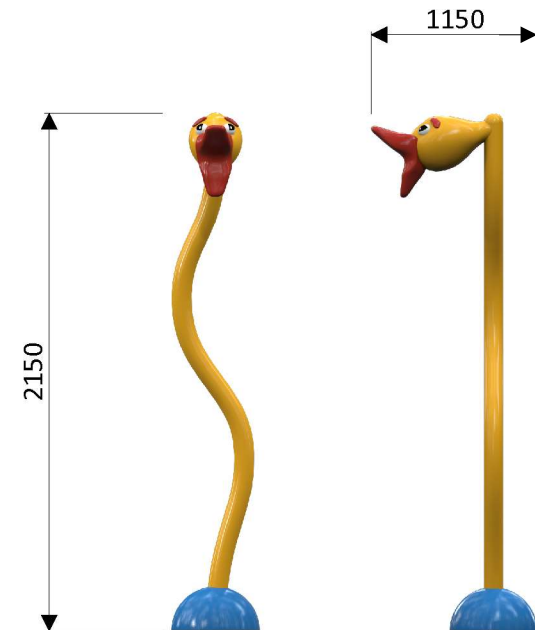

Splash goose: 1410 9043

Water connection	Ø32 mm (PVC DN 25)
Water consumption	2,5 - 3 m ³ /h
Water pressure	1 - 1,6 bar
Max. waterdepth	300 mm
Mounting	Aqua Drolics System B + E
Place of spout nozzles	In the beak of the goose
Suitable for	Toddlers children youth